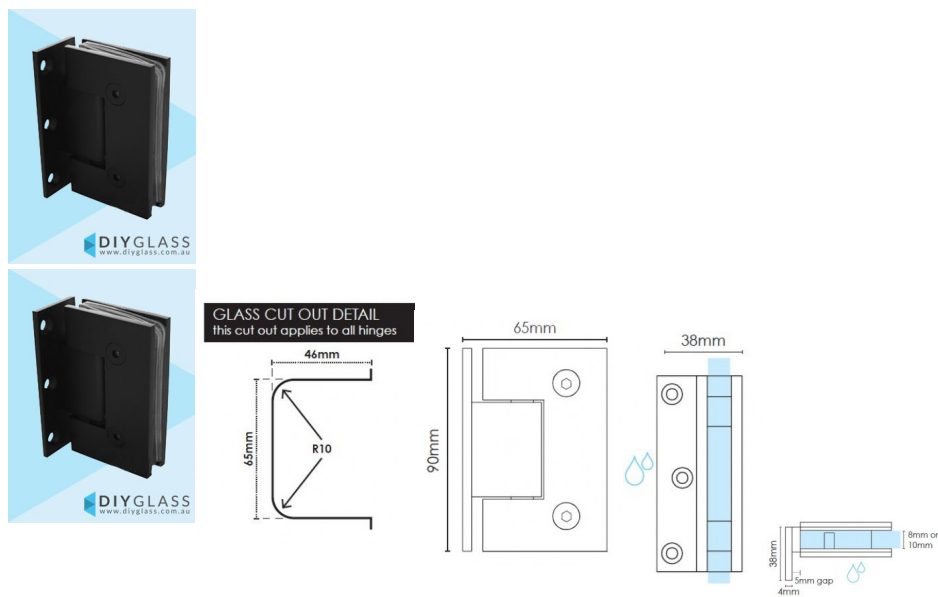

Offset Wall to Glass Matt Black Shower Screen Door Hinge

2 required per door

- Offset Wall to Glass Hinge
- Matt Black Finish
- 3 x Fixing Holes
- Square Finish Edges
- Suitable for 8mm & 10mm Glass
- "D" Style Glass Cutouts
- Self Closing from approximately 25 Degrees
- Dual Action - opens inwards and outwards
- Made from solid brass
- Fixing Screws included
- Allen Key & Gaskets included

Maximum Door Weight when 2 hinges used is 35kg

Maximum Door Width when 2 hinges used is 800mm

Rating: Not Rated Yet

Price
\$ 54.65

\$ 4.97

[Ask a question about this product](#)

Description

Offset Wall to Glass Matt Black Shower Screen Hinge

2 required per door

- Offset Wall to Glass Hinge
- Matt Black Finish
- 3 x Fixing Holes
- Square Finish Edges
- Suitable for 8mm & 10mm Glass
- "D" Style Glass Cutouts
- Self Closing from approximately 25 Degrees
- Dual Action - opens inwards and outwards
- Made from solid brass
- Fixing Screws included
- Allen Key & Gaskets included

Maximum Door Weight when 2 hinges used is 35kg

Maximum Door Width when 2 hinges used is 800mm

// //