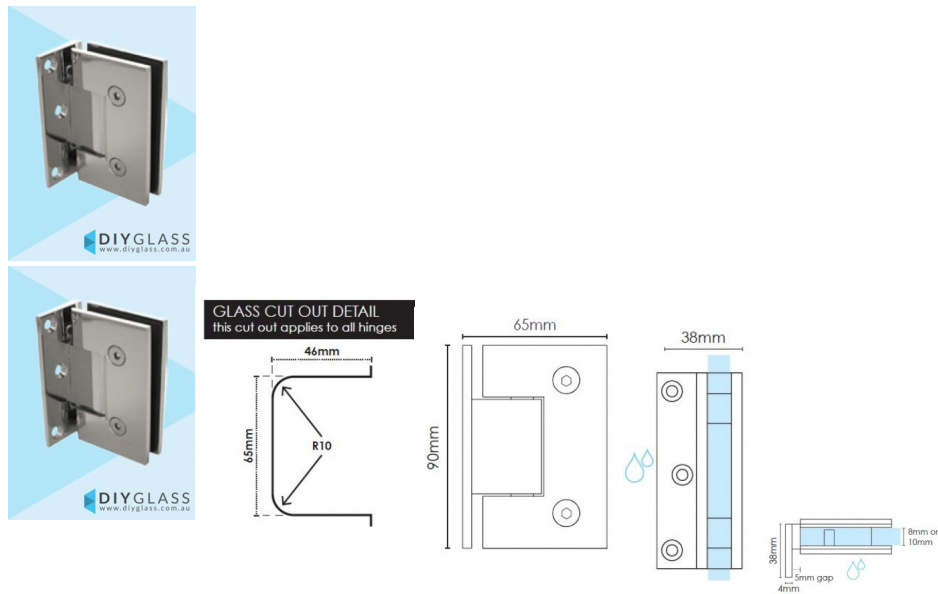

## Offset Wall to Glass Chrome Shower Screen Door Hinge

2 required per door

- Offset Wall to Glass Hinge
- 3 x Fixing Holes
- Square Finish Edges
- Suitable for 8mm & 10mm Glass
- "D" Style Glass Cutouts
- Self Closing from approximately 25 Degrees
- Dual Action - opens inwards and outwards
- Made from solid brass
- Fixing Screws included
- Allen Key & Gaskets included

Maximum Door Weight when 2 hinges used is 35kg

Maximum Door Width when 2 hinges used is 800mm

Rating: Not Rated Yet

**Price**  
\$ 40.80

\$ 3.71

[Ask a question about this product](#)

Description

2 required per door

## Offset Wall to Glass Shower Screen Door Hinge

---

- Offset Wall to Glass Hinge
- 3 x Fixing Holes
- Square Finish Edges
- Suitable for 8mm & 10mm Glass
- "D" Style Glass Cutouts
- Self Closing from approximately 25 Degrees
- Dual Action - opens inwards and outwards
- Made from solid brass
- Fixing Screws included
- Allen Key & Gaskets included

Maximum Door Weight when 2 hinges used is 35kg

Maximum Door Width when 2 hinges used is 800mm

// //