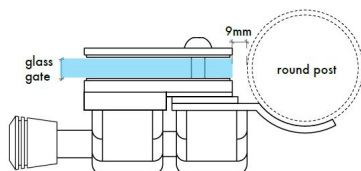

Glass to Round Post Deluxe Gate Pool Fence Latch

- Glass to Round Post Deluxe Latch
- Use for Glass Pool Fence Gate or Glass Balustrade Gate
- Backing Plates are 316 Stainless Steel
- Latch is 316 Stainless Steel
- Requires Gate to be drilled (2 x 12mm Holes, 20mm in from edge and 42mm apart)
- Suits 8, 10 and 12mm gates
- For best results leave a 9mm gap between the gate and Post/Wall

Rating: Not Rated Yet

Price

\$ 137.05

\$ 12.46

[Ask a question about this product](#)

Description

Glass to Round Post Deluxe Gate Pool Fence Latch

- Glass to Round Post Deluxe Latch
- Use for Glass Pool Fence Gate or Glass Balustrade Gate
- Backing Plates are 316 Stainless Steel
- Latch is 316 Stainless Steel
- Requires Gate to be drilled (2 x 12mm Holes, 20mm in from edge and 42mm apart)
- Suits 8, 10 and 12mm gates
- For best results leave a 9mm gap between the gate and Post/Wall