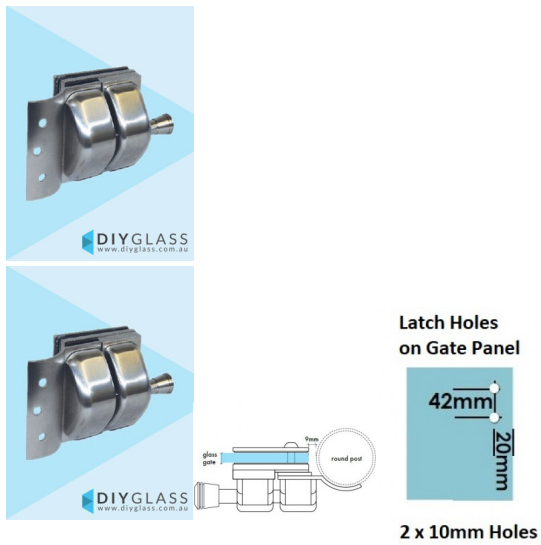

Glass to Round Post Deluxe Gate Pool Fence Latch

- Glass to Round Post Deluxe Latch
- Use for Glass Pool Fence Gate or Glass Balustrade Gate
- Backing Plates are 316 Stainless Steel
- Latch is 316 Stainless Steel
- Requires Gate to be drilled (2 x 12mm Holes, 20mm in from edge and 42mm apart)
- Suits 8, 10 and 12mm gates
- For best results leave a 9mm gap between the gate and Post/Wall

Rating: Not Rated Yet

Price

\$ 137.05

\$ 12.46

[Ask a question about this product](#)

Description

Glass to Round Post Deluxe Gate Pool Fence Latch

- Glass to Round Post Deluxe Latch
- Use for Glass Pool Fence Gate or Glass Balustrade Gate
- Backing Plates are 316 Stainless Steel
- Latch is 316 Stainless Steel
- Requires Gate to be drilled (2 x 12mm Holes, 20mm in from edge and 42mm apart)
- Suits 8, 10 and 12mm gates
- For best results leave a 9mm gap between the gate and Post/Wall