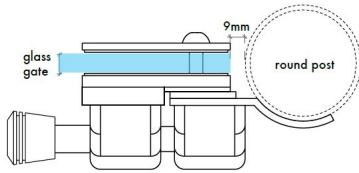

Glass to Round Post Deluxe Gate Pool Fence Latch

- Glass to Round Post Deluxe Latch
- Use for Glass Pool Fence Gate or Glass Balustrade Gate
- Backing Plates are 316 Stainless Steel
- Latch is 316 Stainless Steel
- Requires Gate to be drilled (2 x 12mm Holes, 20mm in from edge and 42mm apart)
- Suits 8, 10 and 12mm gates
- For best results leave a 9mm gap between the gate and Post/Wall

Rating: Not Rated Yet

Price

\$ 137.05

\$ 12.46

[Ask a question about this product](#)

Description

Glass to Round Post Deluxe Gate Pool Fence Latch

- Glass to Round Post Deluxe Latch
- Use for Glass Pool Fence Gate or Glass Balustrade Gate
- Backing Plates are 316 Stainless Steel
- Latch is 316 Stainless Steel
- Requires Gate to be drilled (2 x 12mm Holes, 20mm in from edge and 42mm apart)
- Suits 8, 10 and 12mm gates
- For best results leave a 9mm gap between the gate and Post/Wall