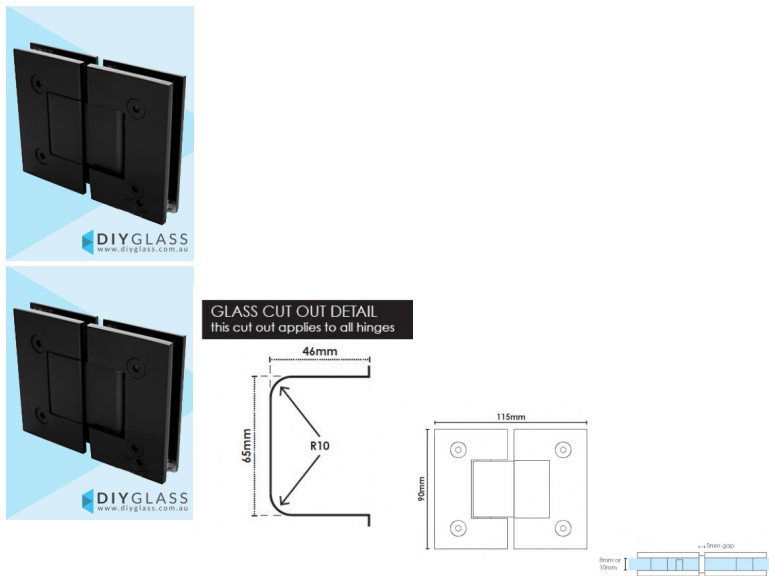

## Glass to Glass Matt Black Shower Screen Door Hinge

2 required per door

- Glass to Glass Hinge
- Matt Black Finish
- Square Finish Edges
- Suitable for 8mm & 10mm Glass
- "D" Style Glass Cutouts
- Self Closing from approximately 25 Degrees
- Dual Action - opens inwards and outwards
- Made from solid brass
- Allen Key & Gaskets included

Maximum Door Weight when 2 hinges used is 35kg

Maximum Door Width when 2 hinges used is 800mm

Rating: Not Rated Yet

**Price**  
\$ 76.00

\$ 6.91

[Ask a question about this product](#)

Description

2 required per door

- Glass to Glass Hinge

## Matt Black Glass to Glass Shower Screen Hinge

---

- Matt Black Finish
- Square Finish Edges
- Suitable for 8mm & 10mm Glass
- "D" Style Glass Cutouts
- Self Closing from approximately 25 Degrees
- Dual Action - opens inwards and outwards
- Made from solid brass
- Allen Key & Gaskets included