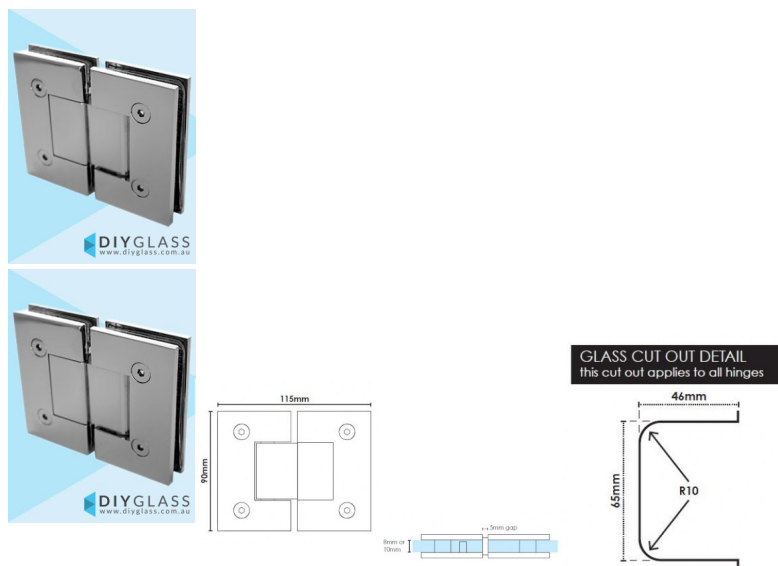

Glass to Glass Chrome Shower Screen Door Hinge

2 required per door

- Glass to Glass Hinge
- Chrome Plated Finish
- Square Finish Edges
- Suitable for 8mm & 10mm Glass
- "D" Style Glass Cutouts
- Self Closing from approximately 25 Degrees
- Dual Action - opens inwards and outwards (90 Degrees inwards and Outwards)
- Will hold door at 90 degrees inwards, 90 Degree Outwards and 180 Degrees closed.
- Made from solid brass
- Allen Key & Gaskets included

Maximum Door Weight when 2 hinges used is 35kg

Maximum Door Width when 2 hinges used is 800mm

Rating: Not Rated Yet

Price
\$ 59.00

\$ 5.36

[Ask a question about this product](#)

Description

2 required per door

Glass to Glass Chrome Shower Screen Hinge

- Glass to Glass Hinge
- Chrome Plated Finish
- Square Finish Edges
- Suitable for 8mm & 10mm Glass
- "D" Style Glass Cutouts
- Self Closing from approximately 25 Degrees
- Dual Action - opens inwards and outwards (90 Degrees inwards and Outwards)
- Will hold door at 90 degrees inwards, 90 Degree Outwards and 180 Degrees closed.
- Made from solid brass
- Allen Key & Gaskets included

Maximum Door Weight when 2 hinges used is 35kg

Maximum Door Width when 2 hinges used is 800mm

// //