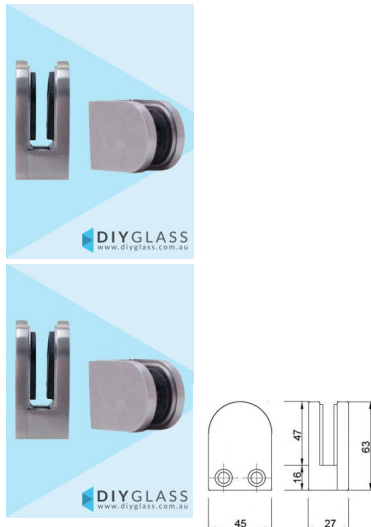

## D Front, Flat Back Glass Clamp for Glass Balustrade / Pool Fence

### D Front, Flat Back Glass Clamp

- Flat back for installation onto timber or steel post or brick wall
- Use for Glass Balustrade / Glass Pool Fence
- Suitable for 8, 10 and 12mm Glass - Gaskets provided
- 316 Marine Grade Stainless Steel
- Available in Mirror or Satin finish