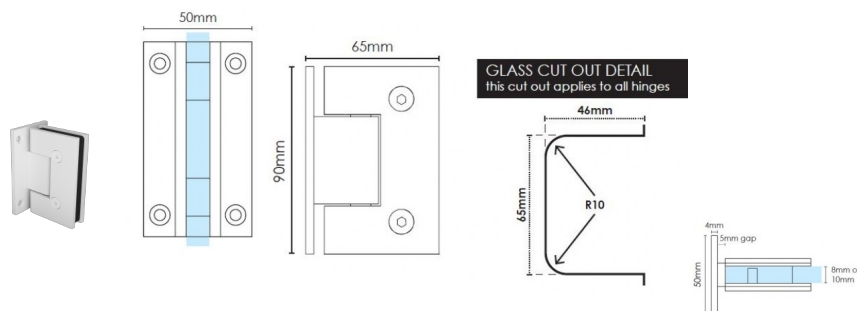

Matt White Wall to Glass Shower Screen Door Hinge

2 required per door

- Wall to Glass Hinge
- Matt White Finish
- 4 x Fixing Holes
- Allow 9mm gap between Wall and Glass
- Square Finish Edges
- Suitable for 8mm & 10mm Glass
- "D" Style Glass Cutouts
- Self Closing from approximately 25 Degrees
- Dual Action - opens inwards and outwards
- Made from solid brass
- Fixing Screws included

Matt White Wall to Glass Hinge Shower Screen Hinge

- Allen Key & Gaskets included

Maximum Door Weight when 2 hinges used is 35kg

Maximum Door Width when 2 hinges used is 800mm

Rating: Not Rated Yet

Price
\$ 52.00

\$ 4.73

[Ask a question about this product](#)

Description

2 required per door

- Wall to Glass Hinge
- Matt White Finish
- 4 x Fixing Holes
- Allow 9mm gap between Wall and Glass
- Square Finish Edges
- Suitable for 8mm & 10mm Glass
- "D" Style Glass Cutouts
- Self Closing from approximately 25 Degrees
- Dual Action - opens inwards and outwards
- Made from solid brass
- Fixing Screws included
- Allen Key & Gaskets included