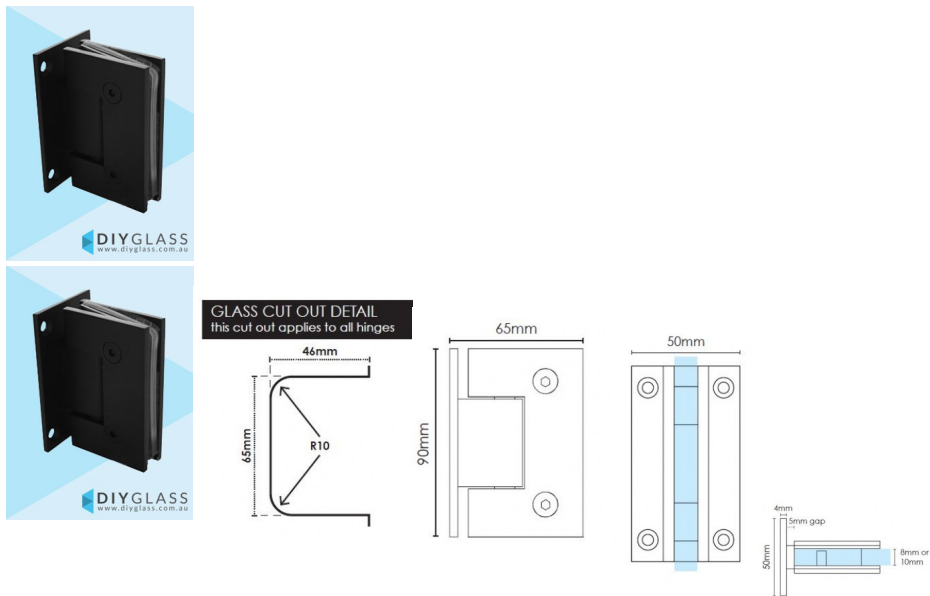

## Wall to Glass Matt Black Shower Screen Door Hinge

2 required per door

- Wall to Glass Hinge
- Matt Black Finish
- 4 x Fixing Holes
- Square Finish Edges
- Suitable for 8mm & 10mm Glass
- "D" Style Glass Cutouts
- Self Closing from approximately 25 Degrees
- Dual Action - opens inwards and outwards
- Made from solid brass
- Fixing Screws included
- Allen Key & Gaskets included

Maximum Door Weight when 2 hinges used is 35kg

Maximum Door Width when 2 hinges used is 800mm

Rating: Not Rated Yet

**Price**  
\$ 50.00

\$ 4.55

[Ask a question about this product](#)

Description

## Wall to Glass Matt Black Shower Screen Hinge

---

2 required per door

- Wall to Glass Hinge
- Matt Black Finish
- 4 x Fixing Holes
- Square Finish Edges
- Suitable for 8mm & 10mm Glass
- "D" Style Glass Cutouts
- Self Closing from approximately 25 Degrees
- Dual Action - opens inwards and outwards
- Made from solid brass
- Fixing Screws included
- Allen Key & Gaskets included

Maximum Door Weight when 2 hinges used is 35kg

Maximum Door Width when 2 hinges used is 800mm

// //