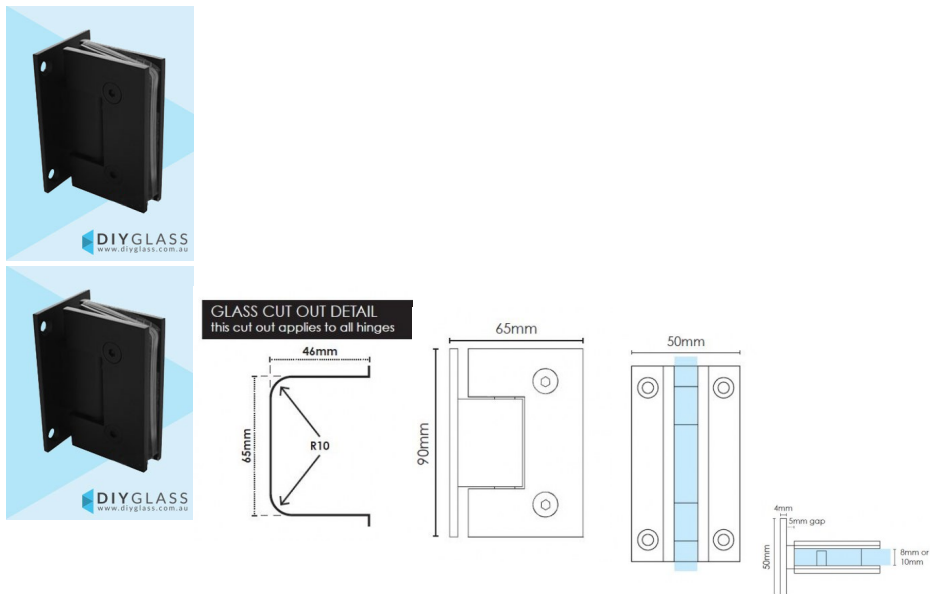

Wall to Glass Matt Black Shower Screen Door Hinge

2 required per door

- Wall to Glass Hinge
- Matt Black Finish
- 4 x Fixing Holes
- Square Finish Edges
- Suitable for 8mm & 10mm Glass
- "D" Style Glass Cutouts
- Self Closing from approximately 25 Degrees
- Dual Action - opens inwards and outwards
- Made from solid brass
- Fixing Screws included
- Allen Key & Gaskets included

Maximum Door Weight when 2 hinges used is 35kg

Maximum Door Width when 2 hinges used is 800mm

Rating: Not Rated Yet

Price
\$ 50.00

\$ 50.00

[Ask a question about this product](#)

Description

Wall to Glass Matt Black Shower Screen Hinge

2 required per door

- Wall to Glass Hinge
- Matt Black Finish
- 4 x Fixing Holes
- Square Finish Edges
- Suitable for 8mm & 10mm Glass
- "D" Style Glass Cutouts
- Self Closing from approximately 25 Degrees
- Dual Action - opens inwards and outwards
- Made from solid brass
- Fixing Screws included
- Allen Key & Gaskets included

Maximum Door Weight when 2 hinges used is 35kg

Maximum Door Width when 2 hinges used is 800mm

// //