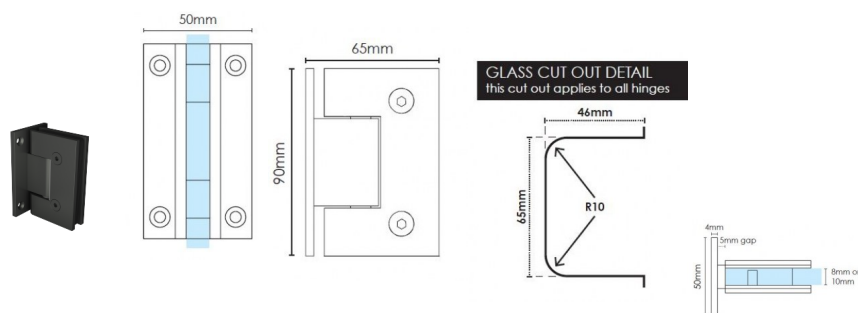

Gunmetal Grey Wall to Glass Shower Screen Door Hinge

2 required per door

- Wall to Glass Hinge
- Gunmetal Grey Finish
- 4 x Fixing Holes
- Allow 9mm gap between Wall and Glass
- Square Finish Edges
- Suitable for 8mm & 10mm Glass
- "D" Style Glass Cutouts
- Self Closing from approximately 25 Degrees
- Dual Action - opens inwards and outwards
- Made from solid brass
- Fixing Screws included

Gunmetal Grey Wall to Glass Hinge Shower Screen Hinge

- Allen Key & Gaskets included

Maximum Door Weight when 2 hinges used is 35kg

Maximum Door Width when 2 hinges used is 800mm

Rating: Not Rated Yet

Price
\$ 52.00

\$ 4.73

[Ask a question about this product](#)

Description

2 required per door

- Wall to Glass Hinge
- Gunmetal Grey Finish
- 4 x Fixing Holes
- Allow 9mm gap between Wall and Glass
- Square Finish Edges
- Suitable for 8mm & 10mm Glass
- "D" Style Glass Cutouts
- Self Closing from approximately 25 Degrees
- Dual Action - opens inwards and outwards
- Made from solid brass
- Fixing Screws included
- Allen Key & Gaskets included

Maximum Door Weight when 2 hinges used is 35kg

Maximum Door Width when 2 hinges used is 800mm

// //