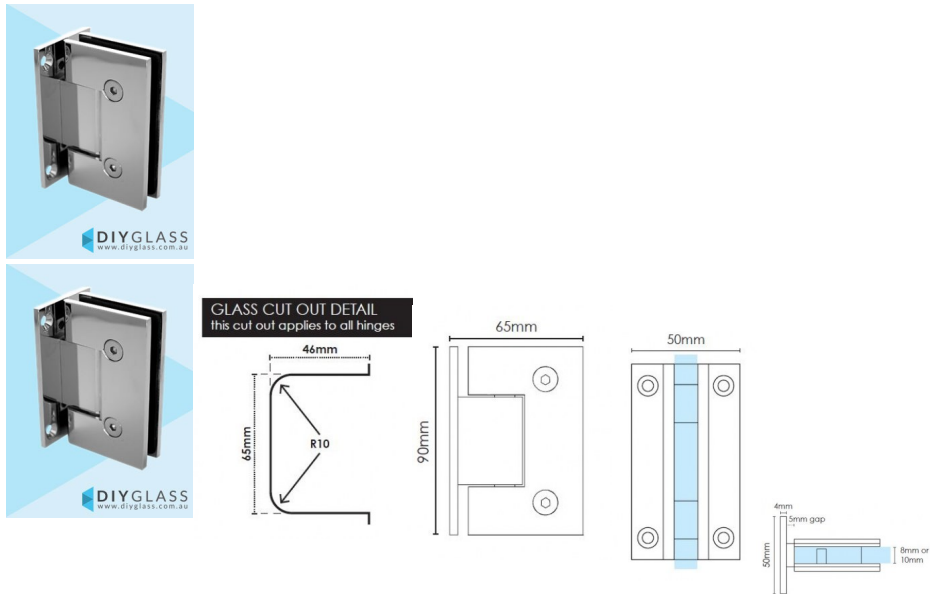

Wall to Glass Chrome Shower Screen Door Hinge

2 required per door

- Wall to Glass Hinge
- Chrome Plated Finish
- 4 x Fixing Holes
- Allow 9mm gap between Wall and Glass
- Square Finish Edges
- Suitable for 8mm & 10mm Glass
- "D" Style Glass Cutouts
- Self Closing from approximately 25 Degrees
- Dual Action - opens inwards and outwards
- Made from solid brass
- Fixing Screws included
- Allen Key & Gaskets included

Maximum Door Weight when 2 hinges used is 35kg

Maximum Door Width when 2 hinges used is 800mm

Rating: Not Rated Yet

Price
\$ 40.80

\$ 3.71

[Ask a question about this product](#)

Description

Wall to Glass Hinge Shower Screen Hinge

2 required per door

- Wall to Glass Hinge
- Chrome Plated Finish
- 4 x Fixing Holes
- Allow 9mm gap between Wall and Glass
- Square Finish Edges
- Suitable for 8mm & 10mm Glass
- "D" Style Glass Cutouts
- Self Closing from approximately 25 Degrees
- Dual Action - opens inwards and outwards
- Made from solid brass
- Fixing Screws included
- Allen Key & Gaskets included

Maximum Door Weight when 2 hinges used is 35kg

Maximum Door Width when 2 hinges used is 800mm

// //