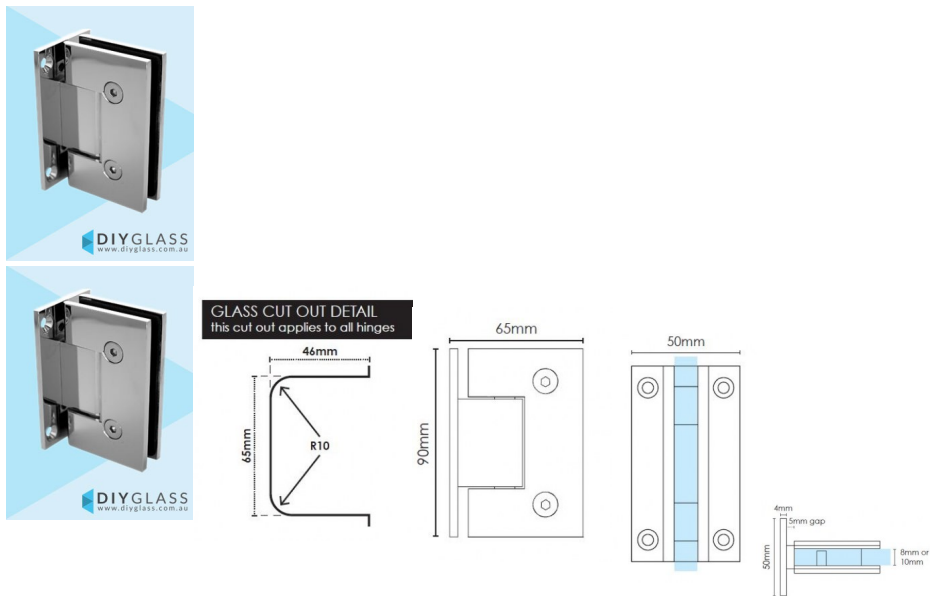

Wall to Glass Chrome Shower Screen Door Hinge

2 required per door

- Wall to Glass Hinge
- Chrome Plated Finish
- 4 x Fixing Holes
- Allow 9mm gap between Wall and Glass
- Square Finish Edges
- Suitable for 8mm & 10mm Glass
- "D" Style Glass Cutouts
- Self Closing from approximately 25 Degrees
- Dual Action - opens inwards and outwards
- Made from solid brass
- Fixing Screws included
- Allen Key & Gaskets included

Maximum Door Weight when 2 hinges used is 35kg

Maximum Door Width when 2 hinges used is 800mm

Rating: Not Rated Yet

Price
\$ 40.80

\$ 40.80

[Ask a question about this product](#)

Description

Wall to Glass Hinge Shower Screen Hinge

2 required per door

- Wall to Glass Hinge
- Chrome Plated Finish
- 4 x Fixing Holes
- Allow 9mm gap between Wall and Glass
- Square Finish Edges
- Suitable for 8mm & 10mm Glass
- "D" Style Glass Cutouts
- Self Closing from approximately 25 Degrees
- Dual Action - opens inwards and outwards
- Made from solid brass
- Fixing Screws included
- Allen Key & Gaskets included

Maximum Door Weight when 2 hinges used is 35kg

Maximum Door Width when 2 hinges used is 800mm

// //