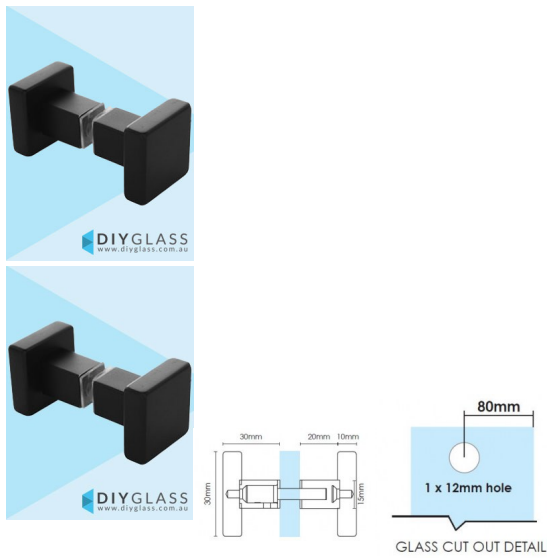

Square Recessed Matt Black Shower Screen Door Knob

- Square Recessed Shape Knob for Shower Screen Door
- Matt Black Finish
- Double pull knob
- Suits 8mm, 10mm and 12mm thick glass
- Requires a 12mm hole in the glass
- Made from Solid Brass
- Nylon spacers and gaskets included to prevent glass/metal contact

Rating: Not Rated Yet

Price
\$ 24.00

\$ 2.18

[Ask a question about this product](#)

Description

- Square Recessed Shape Knob for Shower Screen Door
- Matt Black Finish
- Double pull knob
- Suits 8mm, 10mm and 12mm thick glass
- Requires a 12mm hole in the glass
- Made from Solid Brass
- Nylon spacers and gaskets included to prevent glass/metal contact