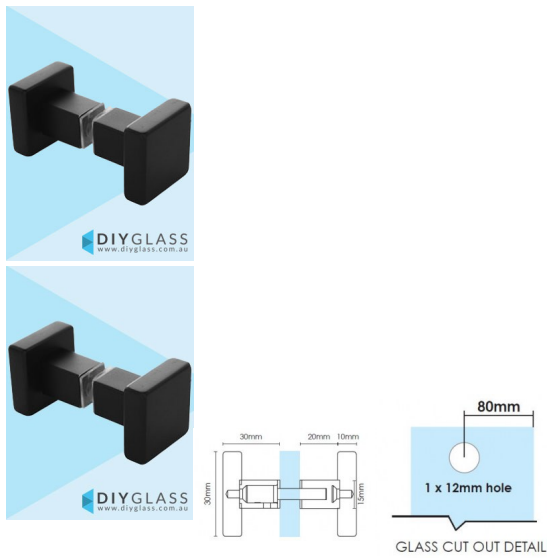

Square Recessed Matt Black Shower Screen Door Knob

- Square Recessed Shape Knob for Shower Screen Door
- Matt Black Finish
- Double pull knob
- Suits 8mm, 10mm and 12mm thick glass
- Requires a 12mm hole in the glass
- Made from Solid Brass
- Nylon spacers and gaskets included to prevent glass/metal contact

Rating: Not Rated Yet

Price
\$ 24.00

\$ 24.00

[Ask a question about this product](#)

Description

- Square Recessed Shape Knob for Shower Screen Door
- Matt Black Finish
- Double pull knob
- Suits 8mm, 10mm and 12mm thick glass
- Requires a 12mm hole in the glass
- Made from Solid Brass
- Nylon spacers and gaskets included to prevent glass/metal contact