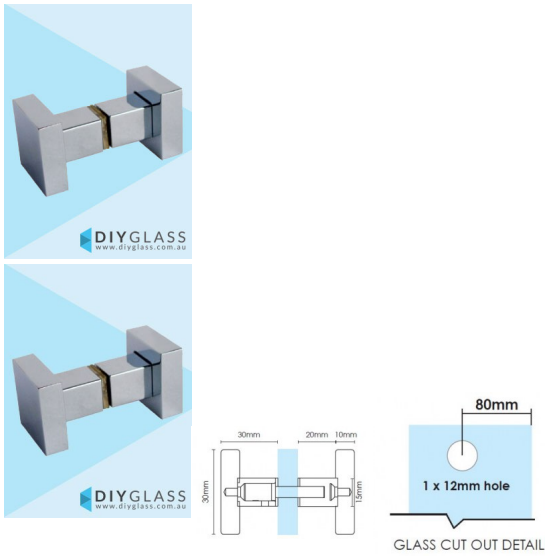

## Square Recessed Chrome Shower Screen Door Knob

- Square Recessed Shape Knob for Shower Screen Door
- Chrome Plated Finish
- Double pull knob
- Suits 8mm, 10mm and 12mm thick glass
- Requires a 12mm hole in the door
- Made from Solid Brass
- Nylon spacers and gaskets included to prevent glass/metal contact

### Description

- Square Recessed Shape Knob for Shower Screen Door
- Chrome Plated Finish
- Double pull knob
- Suits 8mm, 10mm and 12mm thick glass
- Requires a 12mm hole in the door
- Made from Solid Brass
- Nylon spacers and gaskets included to prevent glass/metal contact