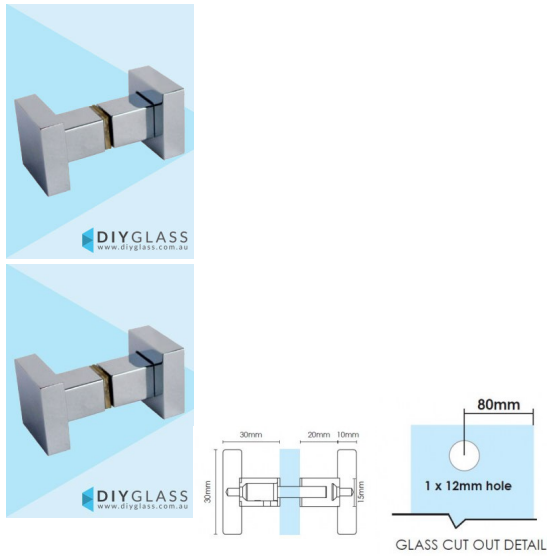

## Square Recessed Chrome Shower Screen Door Knob

- Square Recessed Shape Knob for Shower Screen Door
- Chrome Plated Finish
- Double pull knob
- Suits 8mm, 10mm and 12mm thick glass
- Requires a 12mm hole in the door
- Made from Solid Brass
- Nylon spacers and gaskets included to prevent glass/metal contact

### Description

- Square Recessed Shape Knob for Shower Screen Door
- Chrome Plated Finish
- Double pull knob
- Suits 8mm, 10mm and 12mm thick glass
- Requires a 12mm hole in the door
- Made from Solid Brass
- Nylon spacers and gaskets included to prevent glass/metal contact