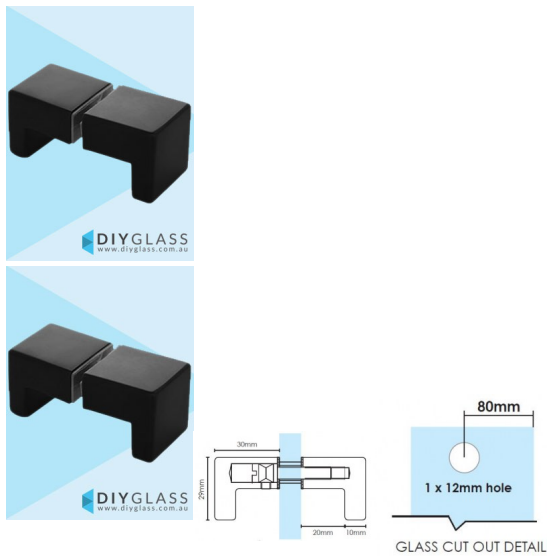

Square L Shape Matt Black Shower Screen Door Knob

- Square L Shape Knob for Shower Screen Door
- Matt Black Finish
- Double pull knob
- Suits 8mm, 10mm and 12mm thick glass
- Requires a 12mm hole in the glass
- Made from Solid Brass
- Nylon spacers and gaskets included to prevent glass/metal contact

Rating: Not Rated Yet

Price
\$ 24.00

\$ 2.18

[Ask a question about this product](#)

Description

- Square L Shape Knob for Shower Screen Door
- Matt Black Finish
- Double pull knob
- Suits 8mm, 10mm and 12mm thick glass
- Requires a 12mm hole in the glass
- Made from Solid Brass
- Nylon spacers and gaskets included to prevent glass/metal contact