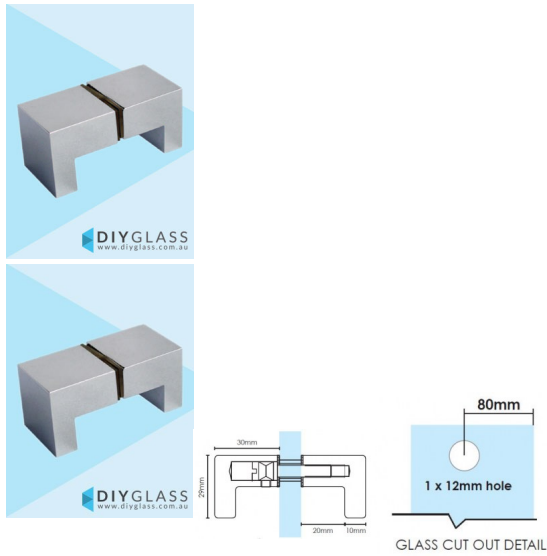

## Square L Shape Chrome Shower Screen Door Knob

- Square L Shape Knob for Shower Screen Door
- Chrome Plate Finish
- Double pull knob
- Suits 8mm, 10mm and 12mm thick glass
- Requires a 12mm hole in the door
- Made from Solid Brass
- Nylon spacers and gaskets included to prevent glass/metal contact

### Description

- Square L Shape Knob for Shower Screen Door
- Chrome Plate Finish
- Double pull knob
- Suits 8mm, 10mm and 12mm thick glass
- Requires a 12mm hole in the door
- Made from Solid Brass
- Nylon spacers and gaskets included to prevent glass/metal contact