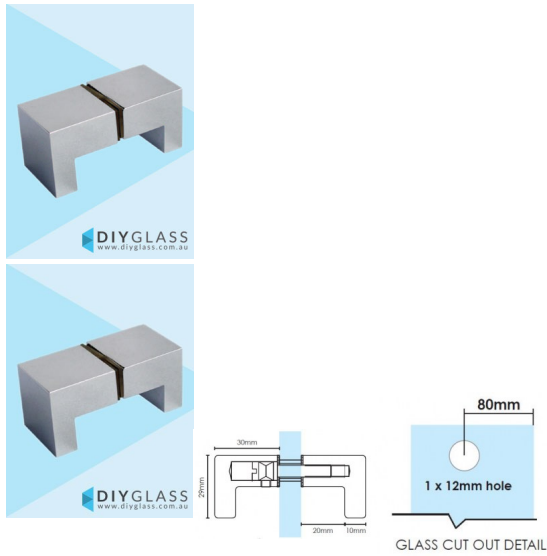

Square L Shape Chrome Shower Screen Door Knob

- Square L Shape Knob for Shower Screen Door
- Chrome Plate Finish
- Double pull knob
- Suits 8mm, 10mm and 12mm thick glass
- Requires a 12mm hole in the door
- Made from Solid Brass
- Nylon spacers and gaskets included to prevent glass/metal contact

Rating: Not Rated Yet

Price
\$ 21.00

\$ 21.00

[Ask a question about this product](#)

Description

- Square L Shape Knob for Shower Screen Door
- Chrome Plate Finish
- Double pull knob
- Suits 8mm, 10mm and 12mm thick glass
- Requires a 12mm hole in the door
- Made from Solid Brass
- Nylon spacers and gaskets included to prevent glass/metal contact