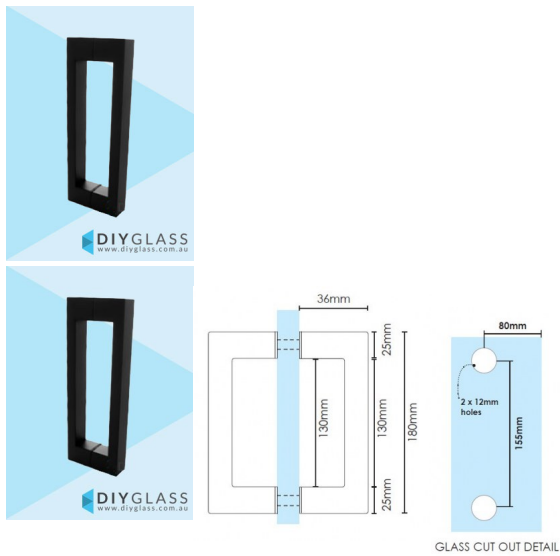

Square Matt Black Shower Screen Door Handle

- Square D Handle Shower Screen Door Handle
- Stainless Steel in Matt Black Finish
- Back to back pull handles
- Suits 8mm, 10mm and 12mm thick glass
- Requires 2 x 12mm holes at 155mm centres
- Nylon spacers and gaskets included to prevent glass/metal contact

Rating: Not Rated Yet

Price
\$ 53.15

\$ 53.15

[Ask a question about this product](#)

Description

- Square D Handle Shower Screen Door Handle
- Stainless Steel in Matt Black Finish
- Back to back pull handles
- Suits 8mm, 10mm and 12mm thick glass
- Requires 2 x 12mm holes at 155mm centres
- Nylon spacers and gaskets included to prevent glass/metal contact