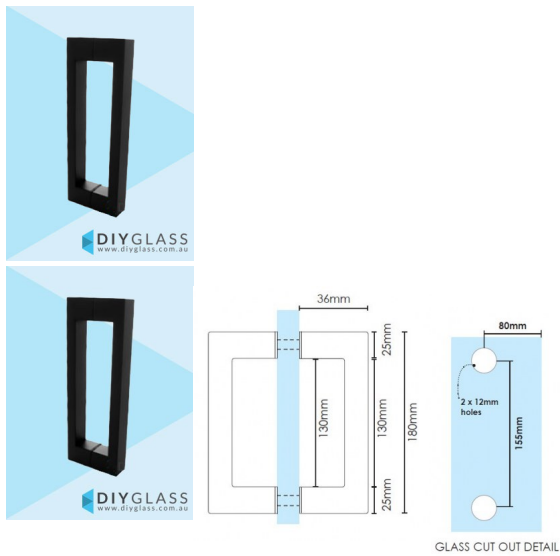

Square Matt Black Shower Screen Door Handle

- Square D Handle Shower Screen Door Handle
- Stainless Steel in Matt Black Finish
- Back to back pull handles
- Suits 8mm, 10mm and 12mm thick glass
- Requires 2 x 12mm holes at 155mm centres
- Nylon spacers and gaskets included to prevent glass/metal contact

Rating: Not Rated Yet

Price
\$ 53.15

\$ 4.83

[Ask a question about this product](#)

Description

- Square D Handle Shower Screen Door Handle
- Stainless Steel in Matt Black Finish
- Back to back pull handles
- Suits 8mm, 10mm and 12mm thick glass
- Requires 2 x 12mm holes at 155mm centres
- Nylon spacers and gaskets included to prevent glass/metal contact