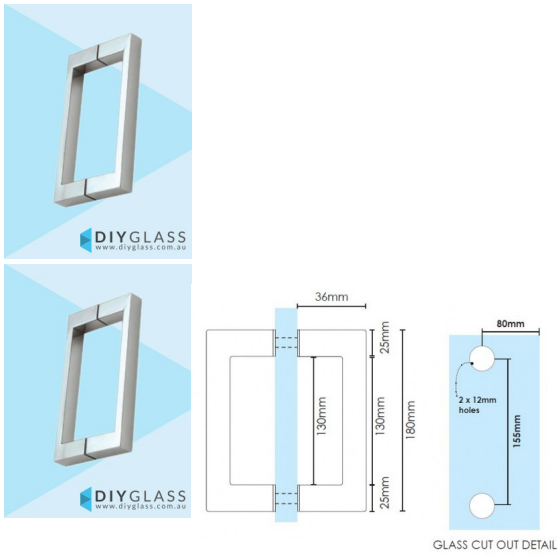

Square Chrome Shower Screen Door Handle

- Square D Handle Shower Screen Door Handle
- Stainless steel in a mirror finish
- Back to back pull handles
- Suits 8mm, 10mm and 12mm thick glass
- Requires 2 x 12mm holes at 155mm centres
- Nylon spacers and gaskets included to prevent glass/metal contact

Rating: Not Rated Yet

Price
\$ 29.10

\$ 2.65

[Ask a question about this product](#)

Description

- Square D Handle Shower Screen Door Handle
- Stainless steel in a mirror finish
- Back to back pull handles
- Suits 8mm, 10mm and 12mm thick glass
- Requires 2 x 12mm holes at 155mm centres
- Nylon spacers and gaskets included to prevent glass/metal contact