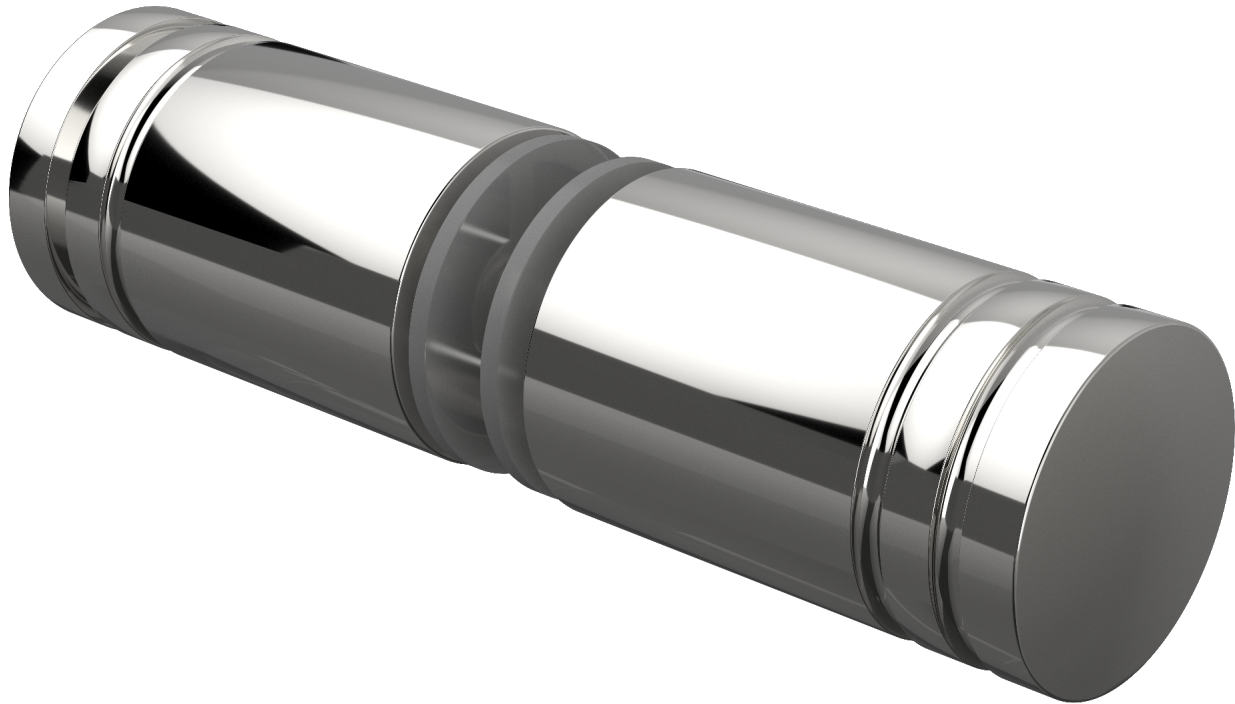

Slimline Round Chrome Shower Screen Door Knob

- Slimline 25mm Diameter Round Knob for Glass Shower Screen Door
- Chrome Plated Finish
- Double pull knob
- Suits 6mm, 8mm, 10mm and 12mm thick glass
- Requires a 12mm hole in the door
- Made from Solid Brass
- Nylon spacers and gaskets included to prevent glass/metal contact

Rating: Not Rated Yet

Price
\$ 21.00

\$ 1.91

[Ask a question about this product](#)

Description

Round Shower Screen Door Knob

- Slimline 25mm Diameter Round Knob for Glass Shower Screen Door
- Chrome Plated Finish
- Double pull knob
- Suits 6mm, 8mm, 10mm and 12mm thick glass
- Requires a 12mm hole in the door
- Made from Solid Brass
- Nylon spacers and gaskets included to prevent glass/metal contact