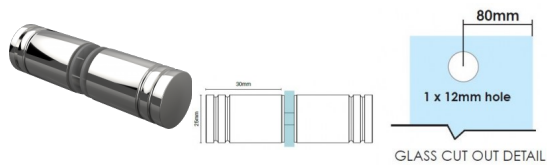

Slimline Round Chrome Shower Screen Door Knob

- Slimline 25mm Diameter Round Knob for Glass Shower Screen Door
- Chrome Plated Finish
- Double pull knob
- Suits 6mm, 8mm, 10mm and 12mm thick glass
- Requires a 12mm hole in the door
- Made from Solid Brass
- Nylon spacers and gaskets included to prevent glass/metal contact

Rating: Not Rated Yet

Price
\$ 21.00

\$ 1.91

[Ask a question about this product](#)

Description

Round Shower Screen Door Knob

- Slimline 25mm Diameter Round Knob for Glass Shower Screen Door
- Chrome Plated Finish
- Double pull knob
- Suits 6mm, 8mm, 10mm and 12mm thick glass
- Requires a 12mm hole in the door
- Made from Solid Brass
- Nylon spacers and gaskets included to prevent glass/metal contact