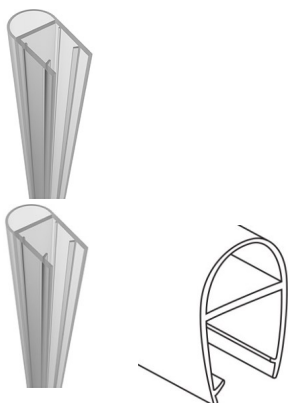

Sliding Shower Door Bump Stopper

- 2130mm Long
- Suits 10mm Glass
- 10mm Bulb
- Prevents Sliding Glass Door contact between glass and wall.

Rating: Not Rated Yet

Price

\$ 8.00

\$ 8.00

[Ask a question about this product](#)

Description

- 2130mm Long
- Suits 10mm Glass
- 10mm Bulb
- Prevents Sliding Glass Door contact between glass and wall.

///