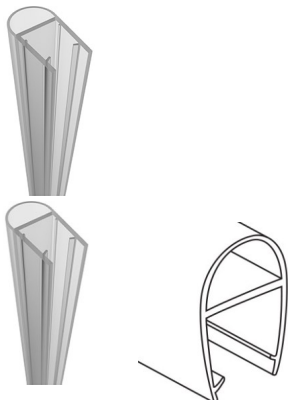

## Sliding Shower Door Bump Stopper

- 2130mm Long
- Suits 10mm Glass
- 10mm Bulb
- Prevents Sliding Glass Door contact between glass and wall.

Rating: Not Rated Yet

**Price**

\$ 8.00

\$ 0.73

[Ask a question about this product](#)

### Description

- 2130mm Long
- Suits 10mm Glass
- 10mm Bulb
- Prevents Sliding Glass Door contact between glass and wall.

///