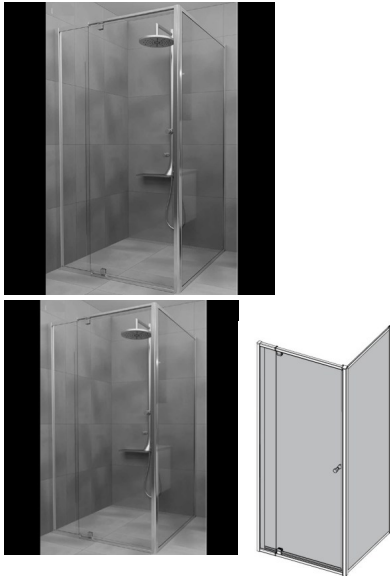

Silver Framed Corner Shower Screen

- 1950mm High
- 6mm Clear Toughed Glass
- 2 x 20mm U Channels for walls
- Pivot Door with Fixed Panel
- Bright Silver Frame
- Easily width Adjustable with telescopic extrusion Design
- High Quality Pivot Hinges
- Magnetic Water Seals
- Slimline Strong Aluminium Frame
- U Channels allow flexibility for installation
- Install on Tiles or Showerbases

Kit contains

- 1 x Adjustable Door Panel
- 1 x Adjustable Return Panel
- 1 x 90 Degree Adapter

[Click Here to View our installation guide.](#)

Rating: Not Rated Yet

Price

\$ 0.00

\$ 0.00

[Ask a question about this product](#)

Description

- 1950mm High
- 6mm Clear Toughed Glass
- 2 x 20mm U Channels for walls
- Pivot Door with Fixed Panel
- Bright Silver Frame
- Easily width Adjustable with telescopic extrusion Design
- High Quality Pivot Hinges
- Magnetic Water Seals
- Slimline Strong Aluminium Frame
- U Channels allow flexibility for installation
- Install on Tiles or Showerbases

Kit contains

- 1 x Adjustable Door Panel
- 1 x Adjustable Return Panel
- 1 x 90 Degree Adapter

[Click Here to View our installation guide.](#)

// // //