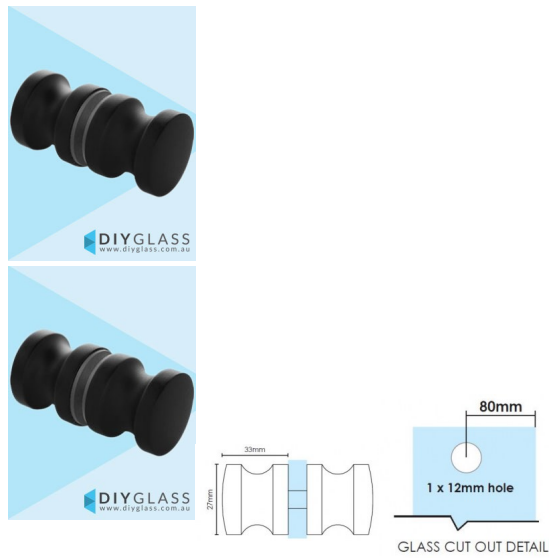

Round Recessed Matt Black Shower Screen Door Knob

- Round Recessed Knob for Shower Screen Door
- Matt Black Finish
- Double pull knob
- Suits 8mm, 10mm and 12mm thick glass
- Requires a 12mm hole in the glass
- Made from Solid Brass
- Nylon spacers and gaskets included to prevent glass/metal contact

Rating: Not Rated Yet

Price
\$ 24.00

\$ 24.00

[Ask a question about this product](#)

Description

- Round Recessed Knob for Shower Screen Door
- Matt Black Finish
- Double pull knob
- Suits 8mm, 10mm and 12mm thick glass
- Requires a 12mm hole in the glass
- Made from Solid Brass
- Nylon spacers and gaskets included to prevent glass/metal contact