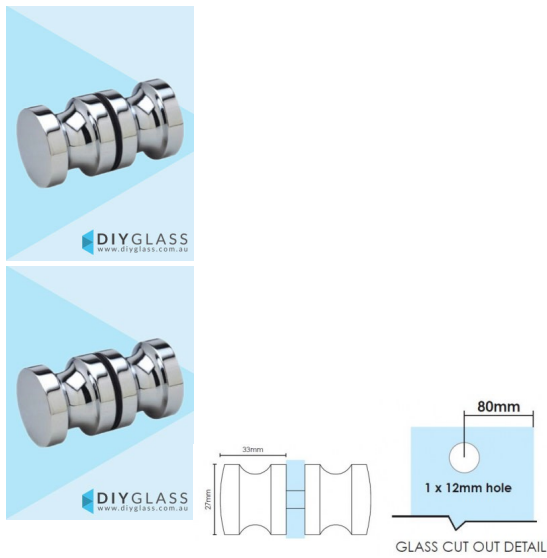

Round Recessed Chrome Shower Screen Door Knob

- Round Recessed Knob for Glass Shower Screen Door
- Chrome Plated
- Double pull knob
- Suits 8mm, 10mm and 12mm thick glass
- Requires a 12mm hole in the door
- Made from Solid Brass
- Nylon spacers and gaskets included to prevent glass/metal contact

Rating: Not Rated Yet

Price
\$ 21.00

\$ 21.00

[Ask a question about this product](#)

Description

- Round Recessed Knob for Glass Shower Screen Door
- Chrome Plated
- Double pull knob
- Suits 8mm, 10mm and 12mm thick glass
- Requires a 12mm hole in the door
- Made from Solid Brass
- Nylon spacers and gaskets included to prevent glass/metal contact