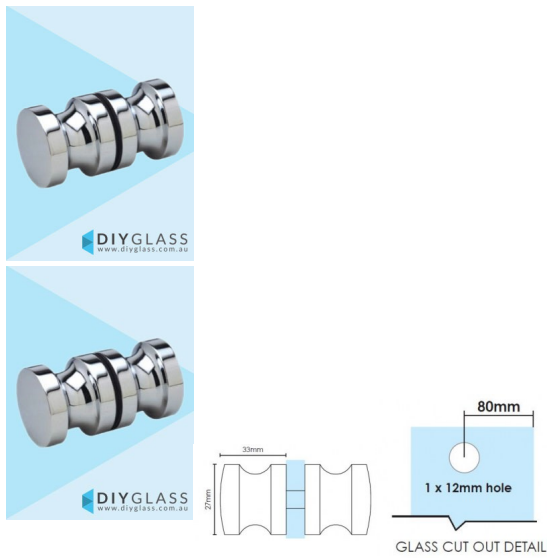

Round Recessed Chrome Shower Screen Door Knob

- Round Recessed Knob for Glass Shower Screen Door
- Chrome Plated
- Double pull knob
- Suits 8mm, 10mm and 12mm thick glass
- Requires a 12mm hole in the door
- Made from Solid Brass
- Nylon spacers and gaskets included to prevent glass/metal contact

Rating: Not Rated Yet

Price
\$ 21.00

\$ 1.91

[Ask a question about this product](#)

Description

- Round Recessed Knob for Glass Shower Screen Door
- Chrome Plated
- Double pull knob
- Suits 8mm, 10mm and 12mm thick glass
- Requires a 12mm hole in the door
- Made from Solid Brass
- Nylon spacers and gaskets included to prevent glass/metal contact