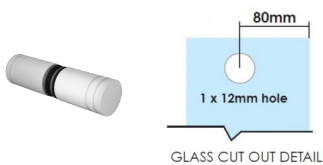

## Matt White Round Glass Shower Screen Door Knob

- Round Knob for Glass Shower Screen Door
- Matt White Finish
- Double pull knob
- Suits 8mm, 10mm and 12mm thick glass
- Requires a 12mm hole in the door
- Made from Solid Brass
- Nylon spacers and gaskets included to prevent glass/metal contact

### Description

- Round Knob for Glass Shower Screen Door
- Matt White Finish
- Double pull knob
- Suits 8mm, 10mm and 12mm thick glass
- Requires a 12mm hole in the door
- Made from Solid Brass
- Nylon spacers and gaskets included to prevent glass/metal contact