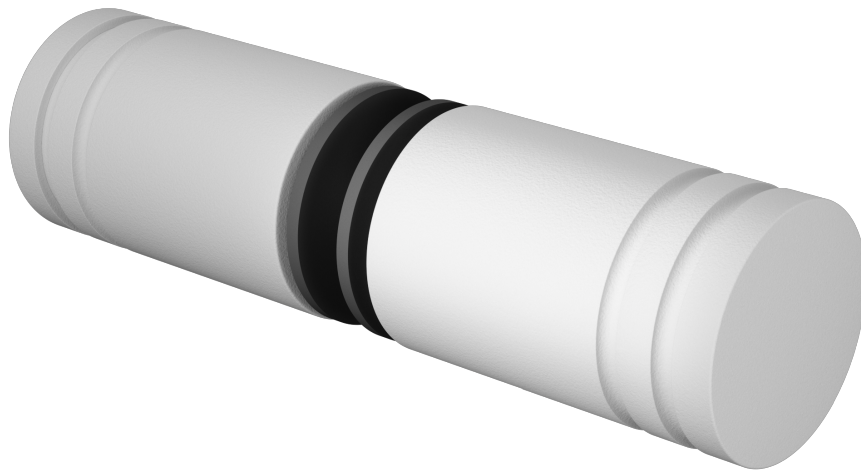

## Matt White Round Glass Shower Screen Door Knob

- Round Knob for Glass Shower Screen Door
- Matt White Finish
- Double pull knob
- Suits 8mm, 10mm and 12mm thick glass
- Requires a 12mm hole in the door
- Made from Solid Brass
- Nylon spacers and gaskets included to prevent glass/metal contact

### Description

- Round Knob for Glass Shower Screen Door
- Matt White Finish
- Double pull knob
- Suits 8mm, 10mm and 12mm thick glass
- Requires a 12mm hole in the door
- Made from Solid Brass
- Nylon spacers and gaskets included to prevent glass/metal contact