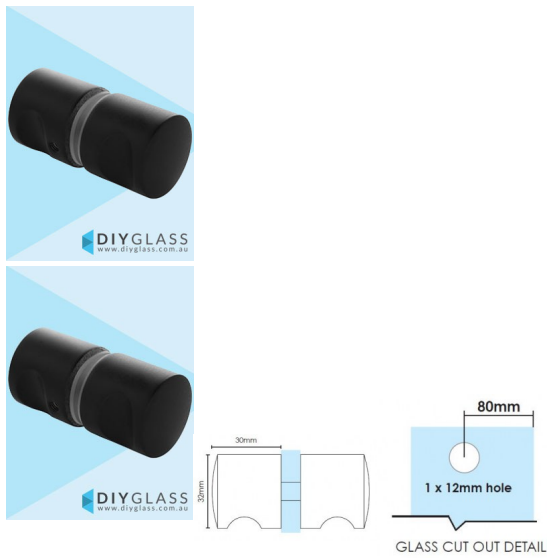

Round Matt Black Shower Screen Door Knob

- Round with finger notch Knob for Shower Screen Door
- Matt Black Finish
- Double pull knob
- Suits 8mm, 10mm and 12mm thick glass
- Requires a 12mm Hole in the Glass
- Made from Solid Brass
- Nylon spacers and gaskets included to prevent glass/metal contact

Rating: Not Rated Yet

Price
\$ 24.00

\$ 24.00

[Ask a question about this product](#)

Description

- Round with finger notch Knob for Shower Screen Door
- Matt Black Finish
- Double pull knob
- Suits 8mm, 10mm and 12mm thick glass
- Requires a 12mm Hole in the Glass
- Made from Solid Brass
- Nylon spacers and gaskets included to prevent glass/metal contact