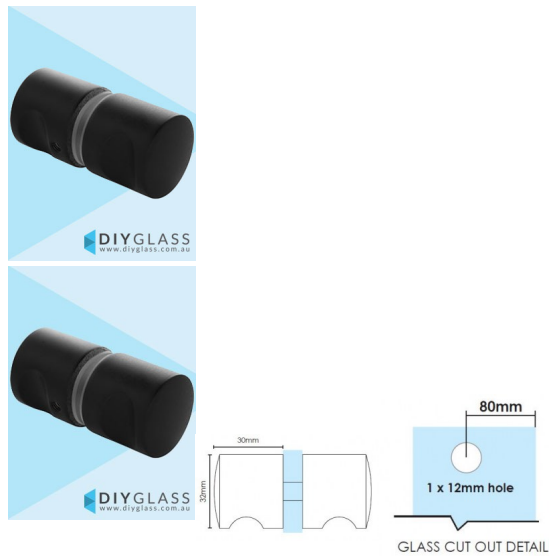

## Round Matt Black Shower Screen Door Knob

- Round with finger notch Knob for Shower Screen Door
- Matt Black Finish
- Double pull knob
- Suits 8mm, 10mm and 12mm thick glass
- Requires a 12mm Hole in the Glass
- Made from Solid Brass
- Nylon spacers and gaskets included to prevent glass/metal contact

### Description

- Round with finger notch Knob for Shower Screen Door
- Matt Black Finish
- Double pull knob
- Suits 8mm, 10mm and 12mm thick glass
- Requires a 12mm Hole in the Glass
- Made from Solid Brass
- Nylon spacers and gaskets included to prevent glass/metal contact