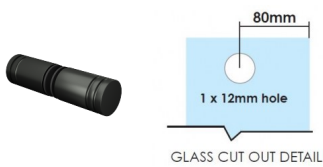

Gunmetal Grey Round Glass Shower Screen Door Knob

- Round Knob for Glass Shower Screen Door
- Gunmetal Grey Finish
- Double pull knob
- Suits 8mm, 10mm and 12mm thick glass
- Requires a 12mm hole in the door
- Made from Solid Brass
- Nylon spacers and gaskets included to prevent glass/metal contact

Rating: Not Rated Yet

Price
\$ 17.00

\$ 1.55

[Ask a question about this product](#)

Description

- Round Knob for Glass Shower Screen Door
- Gunmetal Grey Finish
- Double pull knob
- Suits 8mm, 10mm and 12mm thick glass
- Requires a 12mm hole in the door
- Made from Solid Brass
- Nylon spacers and gaskets included to prevent glass/metal contact