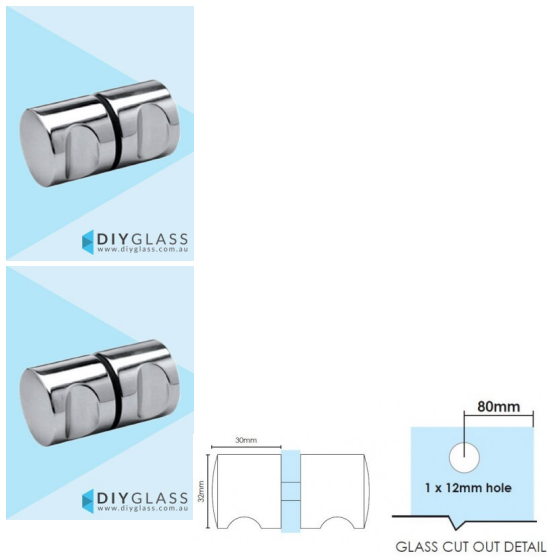

Round Chrome Shower Screen Door Knob

- Round with finger notch Knob for Glass Shower Screen Door
- Chrome Plated Finish
- Double pull knob
- Suits 8mm, 10mm and 12mm thick glass
- Requires a 12mm hole in the door
- Made from Solid Brass
- Nylon spacers and gaskets included to prevent glass/metal contact

Rating: Not Rated Yet

Price
\$ 21.00

\$ 21.00

[Ask a question about this product](#)

Description

- Round with finger notch Knob for Glass Shower Screen Door
- Chrome Plated Finish
- Double pull knob
- Suits 8mm, 10mm and 12mm thick glass
- Requires a 12mm hole in the door
- Made from Solid Brass
- Nylon spacers and gaskets included to prevent glass/metal contact