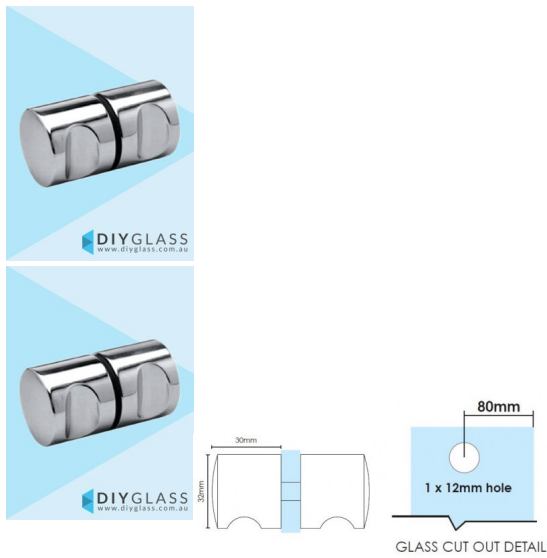

Round Chrome Shower Screen Door Knob

- Round with finger notch Knob for Glass Shower Screen Door
- Chrome Plated Finish
- Double pull knob
- Suits 8mm, 10mm and 12mm thick glass
- Requires a 12mm hole in the door
- Made from Solid Brass
- Nylon spacers and gaskets included to prevent glass/metal contact

Rating: Not Rated Yet

Price
\$ 21.00

\$ 1.91

[Ask a question about this product](#)

Description

- Round with finger notch Knob for Glass Shower Screen Door
- Chrome Plated Finish
- Double pull knob
- Suits 8mm, 10mm and 12mm thick glass
- Requires a 12mm hole in the door
- Made from Solid Brass
- Nylon spacers and gaskets included to prevent glass/metal contact