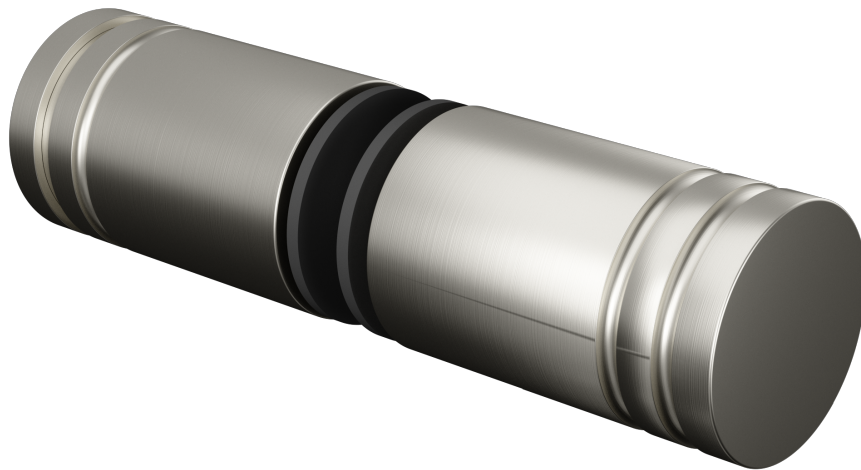

Brushed Nickel Round Glass Shower Screen Door Knob

- Round Knob for Glass Shower Screen Door
- Brushed Nickel Finish
- Double pull knob
- Suits 8mm, 10mm and 12mm thick glass
- Requires a 12mm hole in the door
- Made from Solid Brass
- Nylon spacers and gaskets included to prevent glass/metal contact

Rating: Not Rated Yet

Price
\$ 17.00

\$ 1.55

[Ask a question about this product](#)

Description

- Round Knob for Glass Shower Screen Door
- Brushed Nickel Finish
- Double pull knob
- Suits 8mm, 10mm and 12mm thick glass
- Requires a 12mm hole in the door
- Made from Solid Brass
- Nylon spacers and gaskets included to prevent glass/metal contact