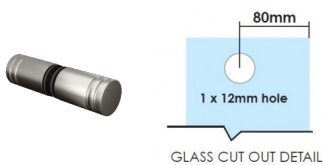

Brushed Nickel Round Glass Shower Screen Door Knob

- Round Knob for Glass Shower Screen Door
- Brushed Nickel Finish
- Double pull knob
- Suits 8mm, 10mm and 12mm thick glass
- Requires a 12mm hole in the door
- Made from Solid Brass
- Nylon spacers and gaskets included to prevent glass/metal contact

Rating: Not Rated Yet

Price
\$ 17.00

\$ 1.55

[Ask a question about this product](#)

Description

- Round Knob for Glass Shower Screen Door
- Brushed Nickel Finish
- Double pull knob
- Suits 8mm, 10mm and 12mm thick glass
- Requires a 12mm hole in the door
- Made from Solid Brass
- Nylon spacers and gaskets included to prevent glass/metal contact