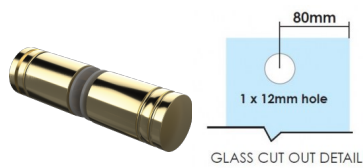

Round Slimline Brushed Brass / Gold Shower Screen Door Knob

- Round Knob for Glass Shower Screen Door
- Brushed Brass / Gold Finish
- Double pull knob
- Suits 8mm, 10mm and 12mm thick glass
- Requires a 12mm hole in the door
- Made from Solid Brass
- Nylon spacers and gaskets included to prevent glass/metal contact

Rating: Not Rated Yet

Price
\$ 17.00

\$ 1.55

[Ask a question about this product](#)

Description

- Round Knob for Glass Shower Screen Door
- Brushed Brass / Gold Finish
- Double pull knob
- Suits 8mm, 10mm and 12mm thick glass
- Requires a 12mm hole in the door
- Made from Solid Brass
- Nylon spacers and gaskets included to prevent glass/metal contact