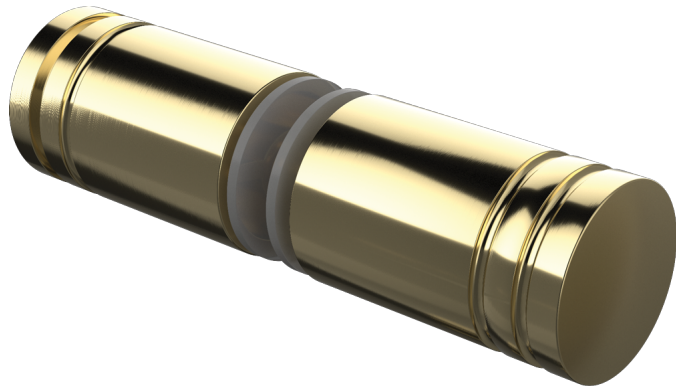

Round Slimline Brushed Brass / Gold Shower Screen Door Knob

- Round Knob for Glass Shower Screen Door
- Brushed Brass / Gold Finish
- Double pull knob
- Suits 8mm, 10mm and 12mm thick glass
- Requires a 12mm hole in the door
- Made from Solid Brass
- Nylon spacers and gaskets included to prevent glass/metal contact

Rating: Not Rated Yet

Price
\$ 17.00

\$ 1.55

[Ask a question about this product](#)

Description

- Round Knob for Glass Shower Screen Door
- Brushed Brass / Gold Finish
- Double pull knob
- Suits 8mm, 10mm and 12mm thick glass
- Requires a 12mm hole in the door
- Made from Solid Brass
- Nylon spacers and gaskets included to prevent glass/metal contact