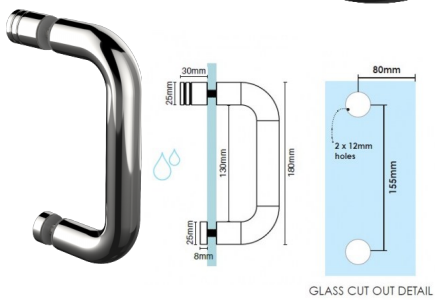

Round D Chrome Shower Screen Door Handle

- Round D Handle Shower Screen Door Handle
- Stainless steel in a mirror finish
- Pull Knob on inside of Door Panel and D Handle on the outside
- Suits 8mm, 10mm and 12mm thick glass
- Requires 2 x 12mm holes at 155mm centres
- Nylon spacers and gaskets included to prevent glass/metal contact

Rating: Not Rated Yet

Square Chrome Shower Screen Door Handle

Price

\$ 20.00

\$ 1.82

[Ask a question about this product](#)

Description

- Round D Handle Shower Screen Door Handle
- Stainless steel in a mirror finish
- Pull Knob on inside of Door Panel and D Handle on the outside
- Suits 8mm, 10mm and 12mm thick glass
- Requires 2 x 12mm holes at 155mm centres
- Nylon spacers and gaskets included to prevent glass/metal contact