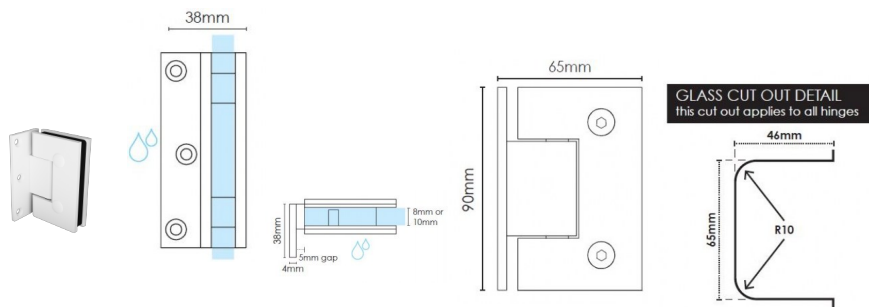

Matt White Glass Shower Screen Offset Wall to Glass Door Hinge

2 required per door

- Matt White Finish
- Offset Wall to Glass Hinge
- 3 x Fixing Holes
- Square Finish Edges
- Suitable for 8mm & 10mm Glass
- "D" Style Glass Cutouts
- Self Closing from approximately 25 Degrees
- Dual Action - opens inwards and outwards
- Made from solid brass
- Fixing Screws included
- Allen Key & Gaskets included

Matt White Offset Wall to Glass Shower Screen Door Hinge

Maximum Door Weight when 2 hinges used is 35kg

Maximum Door Width when 2 hinges used is 800mm

Rating: Not Rated Yet

Price

\$ 52.00

\$ 4.73

[Ask a question about this product](#)

Description

2 required per door

- Matt White Finish
- Offset Wall to Glass Hinge
- 3 x Fixing Holes
- Square Finish Edges
- Suitable for 8mm & 10mm Glass
- "D" Style Glass Cutouts
- Self Closing from approximately 25 Degrees
- Dual Action - opens inwards and outwards
- Made from solid brass
- Fixing Screws included
- Allen Key & Gaskets included