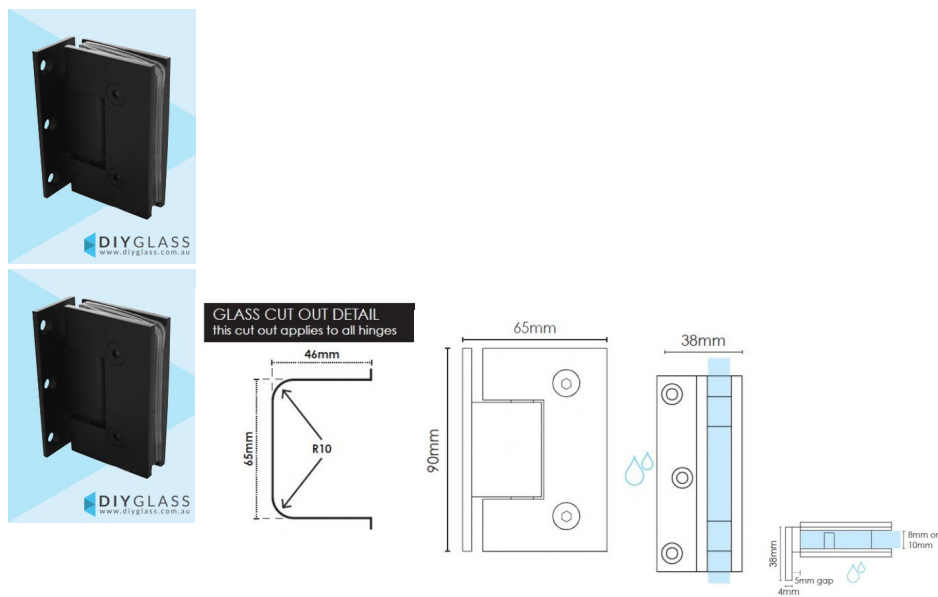

## Offset Wall to Glass Matt Black Shower Screen Door Hinge

2 required per door

- Offset Wall to Glass Hinge
- Matt Black Finish
- 3 x Fixing Holes
- Square Finish Edges
- Suitable for 8mm & 10mm Glass
- "D" Style Glass Cutouts
- Self Closing from approximately 25 Degrees
- Dual Action - opens inwards and outwards
- Made from solid brass
- Fixing Screws included
- Allen Key & Gaskets included

Maximum Door Weight when 2 hinges used is 35kg

Maximum Door Width when 2 hinges used is 800mm

Rating: Not Rated Yet

**Price**  
\$ 54.65

\$ 4.97

[Ask a question about this product](#)

Description

## Offset Wall to Glass Matt Black Shower Screen Hinge

---

2 required per door

- Offset Wall to Glass Hinge
- Matt Black Finish
- 3 x Fixing Holes
- Square Finish Edges
- Suitable for 8mm & 10mm Glass
- "D" Style Glass Cutouts
- Self Closing from approximately 25 Degrees
- Dual Action - opens inwards and outwards
- Made from solid brass
- Fixing Screws included
- Allen Key & Gaskets included

Maximum Door Weight when 2 hinges used is 35kg

Maximum Door Width when 2 hinges used is 800mm

// //