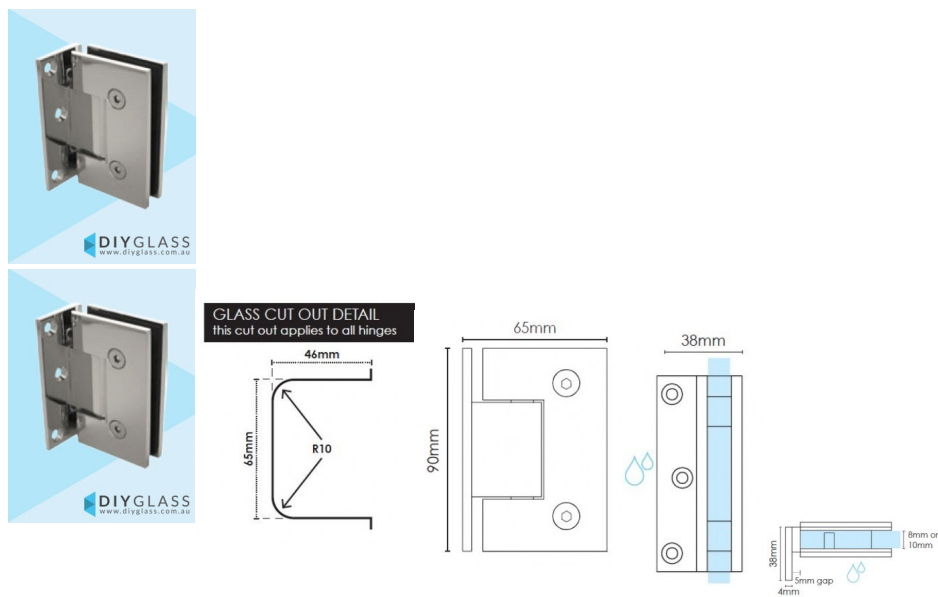

## Offset Wall to Glass Chrome Shower Screen Door Hinge

2 required per door

- Offset Wall to Glass Hinge
- 3 x Fixing Holes
- Square Finish Edges
- Suitable for 8mm & 10mm Glass
- "D" Style Glass Cutouts
- Self Closing from approximately 25 Degrees
- Dual Action - opens inwards and outwards
- Made from solid brass
- Fixing Screws included
- Allen Key & Gaskets included

Maximum Door Weight when 2 hinges used is 35kg

Maximum Door Width when 2 hinges used is 800mm

Rating: Not Rated Yet

**Price**  
\$ 40.80

\$ 40.80

[Ask a question about this product](#)

Description

2 required per door

## Offset Wall to Glass Shower Screen Door Hinge

---

- Offset Wall to Glass Hinge
- 3 x Fixing Holes
- Square Finish Edges
- Suitable for 8mm & 10mm Glass
- "D" Style Glass Cutouts
- Self Closing from approximately 25 Degrees
- Dual Action - opens inwards and outwards
- Made from solid brass
- Fixing Screws included
- Allen Key & Gaskets included

Maximum Door Weight when 2 hinges used is 35kg

Maximum Door Width when 2 hinges used is 800mm

// //