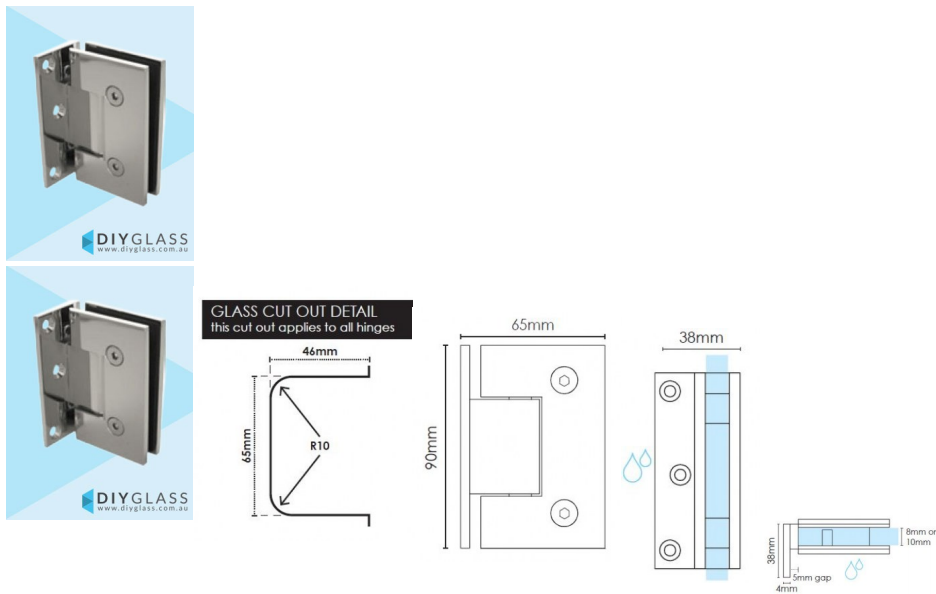

Offset Wall to Glass Chrome Shower Screen Door Hinge

2 required per door

- Offset Wall to Glass Hinge
- 3 x Fixing Holes
- Square Finish Edges
- Suitable for 8mm & 10mm Glass
- "D" Style Glass Cutouts
- Self Closing from approximately 25 Degrees
- Dual Action - opens inwards and outwards
- Made from solid brass
- Fixing Screws included
- Allen Key & Gaskets included

Maximum Door Weight when 2 hinges used is 35kg

Maximum Door Width when 2 hinges used is 800mm

Rating: Not Rated Yet

Price
\$ 40.80

\$ 3.71

[Ask a question about this product](#)

Description

2 required per door

Offset Wall to Glass Shower Screen Door Hinge

- Offset Wall to Glass Hinge
- 3 x Fixing Holes
- Square Finish Edges
- Suitable for 8mm & 10mm Glass
- "D" Style Glass Cutouts
- Self Closing from approximately 25 Degrees
- Dual Action - opens inwards and outwards
- Made from solid brass
- Fixing Screws included
- Allen Key & Gaskets included

Maximum Door Weight when 2 hinges used is 35kg

Maximum Door Width when 2 hinges used is 800mm

// //