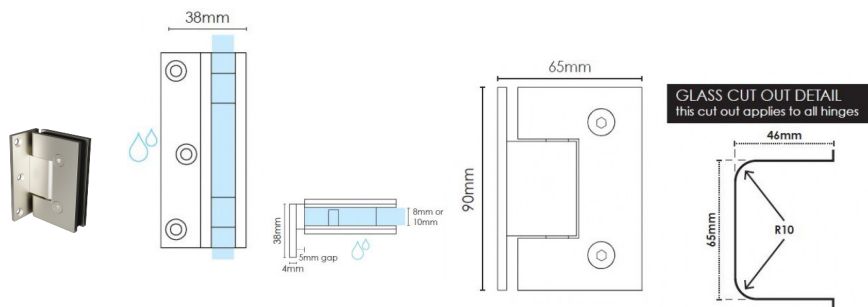

Brushed Nickel Glass Shower Screen Offset Wall to Glass Door Hinge

2 required per door

- Brushed Nickel Finish
- Offset Wall to Glass Hinge
- 3 x Fixing Holes
- Square Finish Edges
- Suitable for 8mm & 10mm Glass
- "D" Style Glass Cutouts
- Self Closing from approximately 25 Degrees
- Dual Action - opens inwards and outwards
- Made from solid brass
- Fixing Screws included
- Allen Key & Gaskets included

Matt White Offset Wall to Glass Shower Screen Door Hinge

Maximum Door Weight when 2 hinges used is 35kg

Maximum Door Width when 2 hinges used is 800mm

Rating: Not Rated Yet

Price

\$ 52.00

\$ 4.73

[Ask a question about this product](#)

Description

2 required per door

- Brushed Nickel Finish
- Offset Wall to Glass Hinge
- 3 x Fixing Holes
- Square Finish Edges
- Suitable for 8mm & 10mm Glass
- "D" Style Glass Cutouts
- Self Closing from approximately 25 Degrees
- Dual Action - opens inwards and outwards
- Made from solid brass
- Fixing Screws included
- Allen Key & Gaskets included