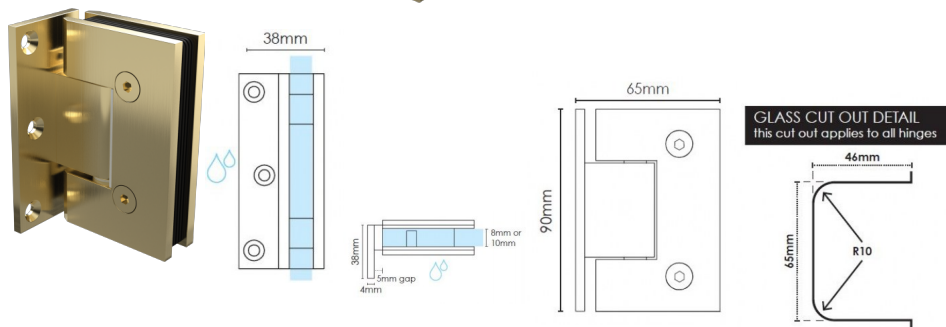

Offset Wall to Glass Brushed Brass / Gold Shower Screen Door Hinge

2 required per door

- Brushed Brass / Gold Finish
- Offset Wall to Glass Hinge
- 3 x Fixing Holes
- Square Finish Edges
- Suitable for 8mm & 10mm Glass
- "D" Style Glass Cutouts
- Self Closing from approximately 25 Degrees
- Dual Action - opens inwards and outwards
- Made from solid brass
- Fixing Screws included
- Allen Key & Gaskets included

Maximum Door Weight when 2 hinges used is 35kg

Maximum Door Width when 2 hinges used is 800mm

Offset Wall to Glass Shower Screen Door Hinge

Rating: Not Rated Yet

Price
\$ 52.00

\$ 4.73

[Ask a question about this product](#)

Description

2 required per door

- Brushed Brass / Gold Finish
- Offset Wall to Glass Hinge
- 3 x Fixing Holes
- Square Finish Edges
- Suitable for 8mm & 10mm Glass
- "D" Style Glass Cutouts
- Self Closing from approximately 25 Degrees
- Dual Action - opens inwards and outwards
- Made from solid brass
- Fixing Screws included
- Allen Key & Gaskets included