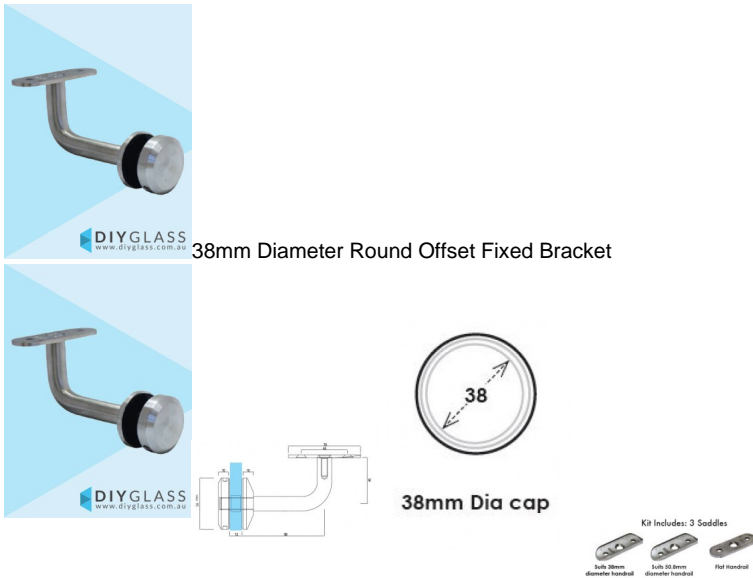

38mm Diameter Round Offset Fixed Bracket - Suits Round and Flat Rails

- 38mm Diameter Round Cap
- Suits round or flat rails
- Includes 3 Saddles 38mm, 50mm and Flat. You can simply change the saddle to use with different profile handrails.
- Requires a 20mm Diameter Hole in the glass

Rating: Not Rated Yet

Price
\$ 26.00

\$ 2.36

[Ask a question about this product](#)

Description

- 38mm Diameter Round Cap
- Suits round or flat rails
- Includes 3 Saddles 38mm, 50mm and Flat. You can simply change the saddle to use with different profile handrails.
- Requires a 20mm Diameter Hole in the glass