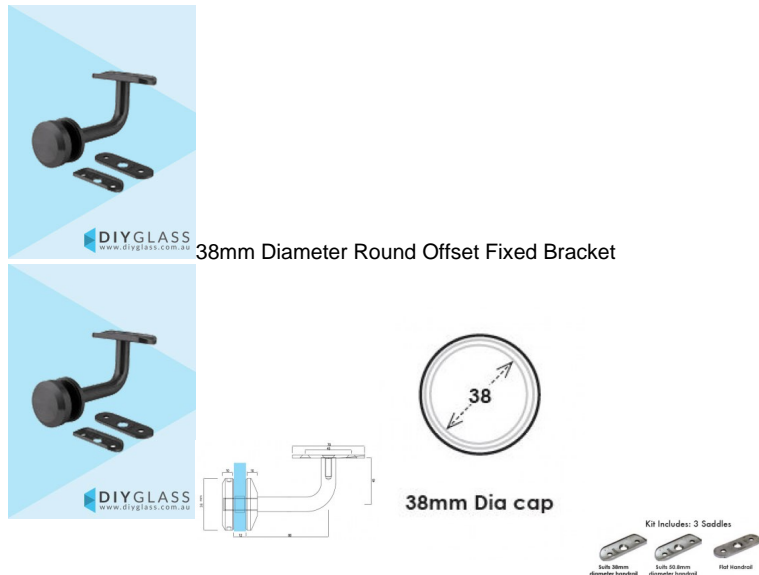

Black 38mm Diameter Round Offset Fixed Bracket - Suits Round and Flat Rails

- Black 38mm Diameter Round Cap
- Suits round or flat rails
- Includes 3 Saddles 38mm, 50mm and Flat. You can simply change the saddle to use with different profile handrails.
- Requires a 20mm Diameter Hole in the glass
- Use with our pre-drilled 970mm and 1280mm glass panels

Rating: Not Rated Yet

Price
\$ 35.25

\$ 3.20

[Ask a question about this product](#)

Description

- Black 38mm Diameter Round Cap
- Suits round or flat rails
- Includes 3 Saddles 38mm, 50mm and Flat. You can simply change the saddle to use with different profile handrails.
- Requires a 20mm Diameter Hole in the glass