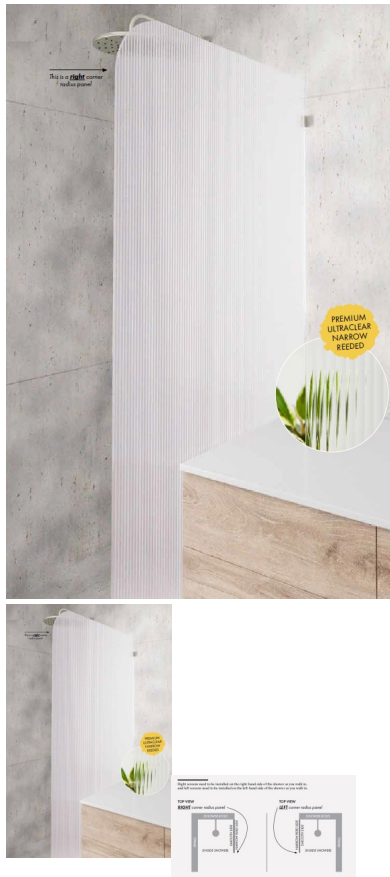

Narrow Reeded Radius Corner Shower Screen Panel

Shower Screen Fixed Panel

1. Ultraclear Narrow Reeded Glass
2. 200mm Radius in Top Left or Right Corners
3. 2050mm High
4. 10mm Toughened Safety Glass with Polished Edges
5. Available in 3 widths - Select your width from the list

Rating: Not Rated Yet

Price
\$ 0.00

\$ 0.00

[Ask a question about this product](#)

Description

Shower Screen Fixed Panel

1. Ultraclear Narrow Reeded Glass
2. 200mm Radius in Top Left or Right Corners
3. 2050mm High
4. 10mm Toughened Safety Glass with Polished Edges
5. Available in 3 widths - Select your width from the list