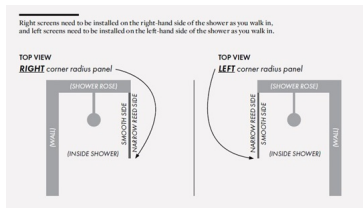

Narrow Reeded Radius Corner Shower Screen Panel

Shower Screen Fixed Panel

1. Ultraclear Narrow Reeded Glass
2. 200mm Radius in Top Left or Right Corners
3. 2050mm High
4. 10mm Toughened Safety Glass with Polished Edges
5. Available in 3 widths - Select your width from the list

Rating: Not Rated Yet

Price
\$ 0.00

\$ 0.00

[Ask a question about this product](#)

Description

Shower Screen Fixed Panel

1. Ultraclear Narrow Reeded Glass
2. 200mm Radius in Top Left or Right Corners
3. 2050mm High
4. 10mm Toughened Safety Glass with Polished Edges
5. Available in 3 widths - Select your width from the list