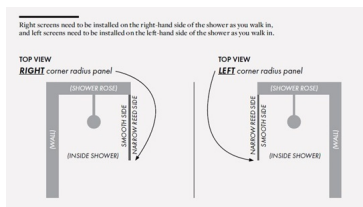

Narrow Reeded Radius Corner Shower Screen Panel

Shower Screen Fixed Panel

1. Ultraclear Narrow Reeded Glass
2. 200mm Radius in Top Left or Right Corners
3. 2050mm High
4. 10mm Toughened Safety Glass with Polished Edges
5. Available in 3 widths - Select your width from the list

Rating: Not Rated Yet

Price
\$ 0.00

\$ 0.00

[Ask a question about this product](#)

Description

Shower Screen Fixed Panel

1. Ultraclear Narrow Reeded Glass
2. 200mm Radius in Top Left or Right Corners
3. 2050mm High
4. 10mm Toughened Safety Glass with Polished Edges
5. Available in 3 widths - Select your width from the list