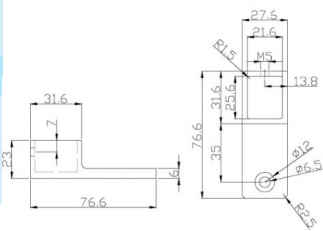

Matt Black 25x21mm Extended Wall Plate for Glass Balustrade / Pool Fence Top Rail

25x21mm Tube Extended Wall Bracket

- Black Powder Coated 316 grade Stainless Steel
- Extended Wall Plate for use with Face Mount Glass Balustrade
- Used to attach rail to flat post or wall
- Use for Glass Balustrade or Glass Pool Fence Top Rail
- Fit by Welding or epoxy glue

Rating: Not Rated Yet

Price

\$ 22.85

\$ 2.08

[Ask a question about this product](#)

Description

- Black Powder Coated 316 grade Stainless Steel
- Extended Wall Plate for use with Face Mount Glass Balustrade
- Used to attach rail to flat post or wall
- Use for Glass Balustrade or Glass Pool Fence Top Rail
- Fit by Welding or epoxy glue