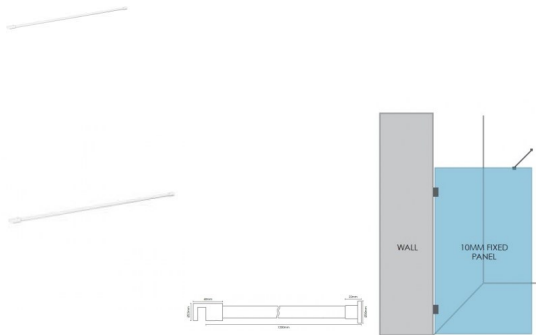

Matt White Glass to Wall Adjustable Horizontal Glass Shower Screen Support Arm

Used to stiffen and brace a Return/Fixed panel by connecting it to the adjacent wall.

- Adjacent Wall to Glass support arm
- Adjustable length by cutting the tube to the required length.
- Maximum width of 1200mm
- Hidden fixing wall installation for a neat finish.
- Suitable for 8 and 10mm thick glass
- Compression/friction screws secure to the glass. No holes in glass required

Rating: Not Rated Yet

Price

\$ 74.00

\$ 6.73

[Ask a question about this product](#)

Description

Used to stiffen and brace a Return/Fixed panel by connecting it to the adjacent wall.

- Adjacent Wall to Glass support arm
- Adjustable length by cutting the tube to the required length.
- Maximum width of 1200mm
- Hidden fixing wall installation for a neat finish.
- Suitable for 8 and 10mm thick glass
- Compression/friction screws secure to the glass. No holes in glass required