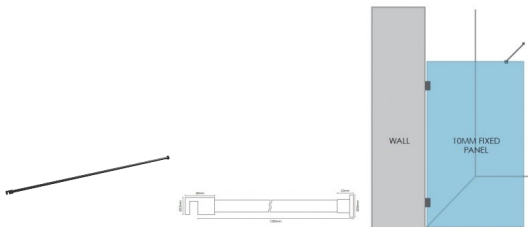

## Gunmetal Grey Glass to Wall Adjustable Horizontal Glass Shower Screen Support Arm

Used to stiffen and brace a Return/Fixed panel by connecting it to the adjacent wall.

- Adjacent Wall to Glass support arm
- Adjustable length by cutting the tube to the required length.
- Maximum width of 1200mm
- Hidden fixing wall installation for a neat finish.
- Suitable for 8 and 10mm thick glass
- Compression/friction screws secure to the glass. No holes in glass required

### Description

Used to stiffen and brace a Return/Fixed panel by connecting it to the adjacent wall.

- Adjacent Wall to Glass support arm
- Adjustable length by cutting the tube to the required length.
- Maximum width of 1200mm