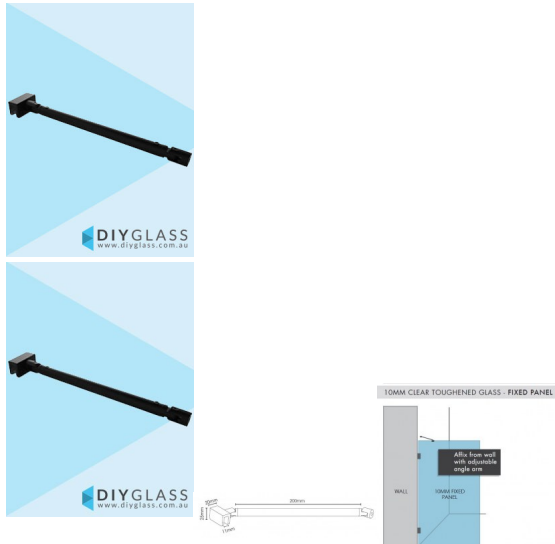

Glass to Wall Adjustable Brace Bracket - Matt Black - For Glass Shower Screen

Used to stiffen and brace a Return/Fixed panel by tying it to the wall.

- Wall to Glass support arm
- Matt Black Finish
- Double adjustability for easy installation. Adjustable at wall & at glass
- Hidden fixing wall installation for a neat finish.
- Suitable for 8 and 10mm thick glass
- Compression/friction screws secure to the glass. No holes in glass required
- Made from Brass

Rating: Not Rated Yet

Price

\$ 57.00

\$ 57.00

[Ask a question about this product](#)

Description

Used to stiffen and brace a Return/Fixed panel by tying it to the wall.

- Wall to Glass support arm
- Matt Black Finish
- Double adjustability for easy installation. Adjustable at wall & at glass
- Hidden fixing wall installation for a neat finish.
- Suitable for 8 and 10mm thick glass
- Compression/friction screws secure to the glass. No holes in glass required

- Made from Brass

///