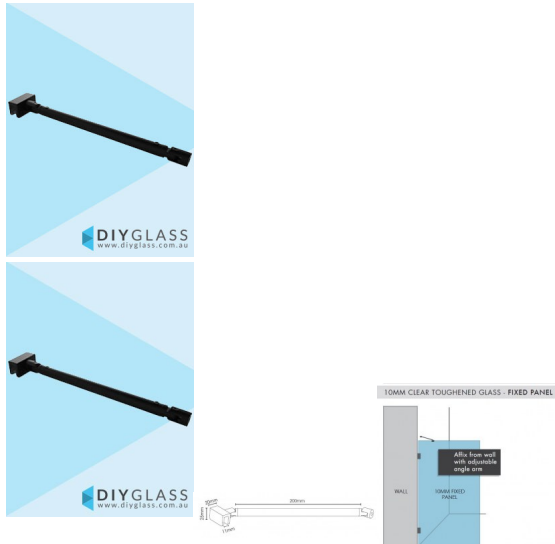

Glass to Wall Adjustable Brace Bracket - Matt Black - For Glass Shower Screen

Used to stiffen and brace a Return/Fixed panel by tying it to the wall.

- Wall to Glass support arm
- Matt Black Finish
- Double adjustability for easy installation. Adjustable at wall & at glass
- Hidden fixing wall installation for a neat finish.
- Suitable for 8 and 10mm thick glass
- Compression/friction screws secure to the glass. No holes in glass required
- Made from Brass

Rating: Not Rated Yet

Price

\$ 57.00

\$ 5.18

[Ask a question about this product](#)

Description

Used to stiffen and brace a Return/Fixed panel by tying it to the wall.

- Wall to Glass support arm
- Matt Black Finish
- Double adjustability for easy installation. Adjustable at wall & at glass
- Hidden fixing wall installation for a neat finish.
- Suitable for 8 and 10mm thick glass
- Compression/friction screws secure to the glass. No holes in glass required

- Made from Brass

///