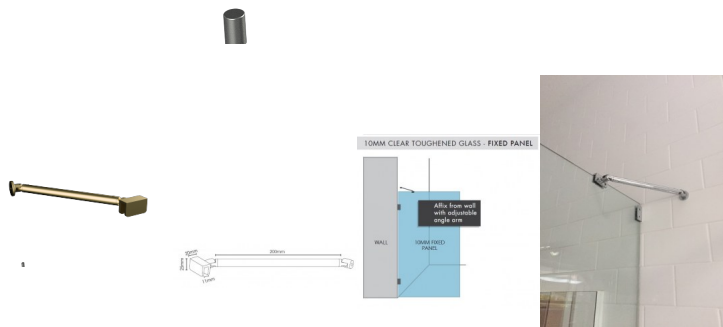

Glass to Back Wall Brace Bracket - Brushed Brass / Gold - For Shower Screen

Used to stiffen and brace a Return/Fixed panel by tying it to the wall.

- Back Wall to Glass support arm
- Double adjustability for easy installation. Adjustable at wall & at glass
- Hidden fixing wall installation for a neat finish.
- Suitable for 8 and 10mm thick glass
- Compression/friction screws secure to the glass. No holes in glass required

Rating: Not Rated Yet

Price

Glass to Wall Shower Screen Brace Bracket

\$ 58.00

\$ 5.27

[Ask a question about this product](#)

Description

Used to stiffen and brace a Return/Fixed panel by tying it to the wall.

- Back Wall to Glass support arm
- Double adjustability for easy installation. Adjustable at wall & at glass
- Hidden fixing wall installation for a neat finish.
- Suitable for 8 and 10mm thick glass
- Compression/friction screws secure to the glass. No holes in glass required