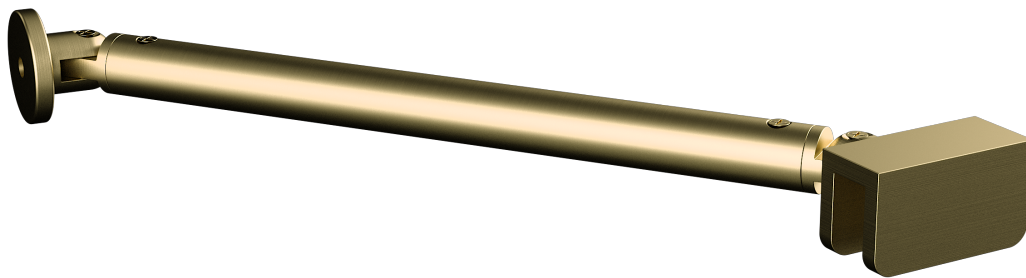

Glass to Back Wall Brace Bracket - Brushed Brass / Gold - For Shower Screen

Used to stiffen and brace a Return/Fixed panel by tying it to the wall.

- Back Wall to Glass support arm
- Double adjustability for easy installation. Adjustable at wall & at glass
- Hidden fixing wall installation for a neat finish.
- Suitable for 8 and 10mm thick glass
- Compression/friction screws secure to the glass. No holes in glass required

Rating: Not Rated Yet

Price

Glass to Wall Shower Screen Brace Bracket

\$ 58.00

\$ 5.27

[Ask a question about this product](#)

Description

Used to stiffen and brace a Return/Fixed panel by tying it to the wall.

- Back Wall to Glass support arm
- Double adjustability for easy installation. Adjustable at wall & at glass
- Hidden fixing wall installation for a neat finish.
- Suitable for 8 and 10mm thick glass
- Compression/friction screws secure to the glass. No holes in glass required