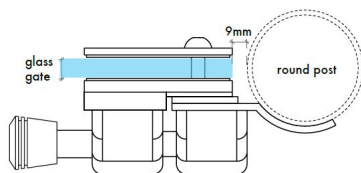

Glass to Round Post Deluxe Gate Pool Fence Latch

- Glass to Round Post Deluxe Latch
- Use for Glass Pool Fence Gate or Glass Balustrade Gate
- Backing Plates are 316 Stainless Steel
- Latch is 316 Stainless Steel
- Requires Gate to be drilled (2 x 12mm Holes, 20mm in from edge and 42mm apart)
- Suits 8, 10 and 12mm gates
- For best results leave a 9mm gap between the gate and Post/Wall

Rating: Not Rated Yet

Price

\$ 137.05

\$ 12.46

[Ask a question about this product](#)

Description

Glass to Round Post Deluxe Gate Pool Fence Latch

- Glass to Round Post Deluxe Latch
- Use for Glass Pool Fence Gate or Glass Balustrade Gate
- Backing Plates are 316 Stainless Steel
- Latch is 316 Stainless Steel
- Requires Gate to be drilled (2 x 12mm Holes, 20mm in from edge and 42mm apart)
- Suits 8, 10 and 12mm gates
- For best results leave a 9mm gap between the gate and Post/Wall