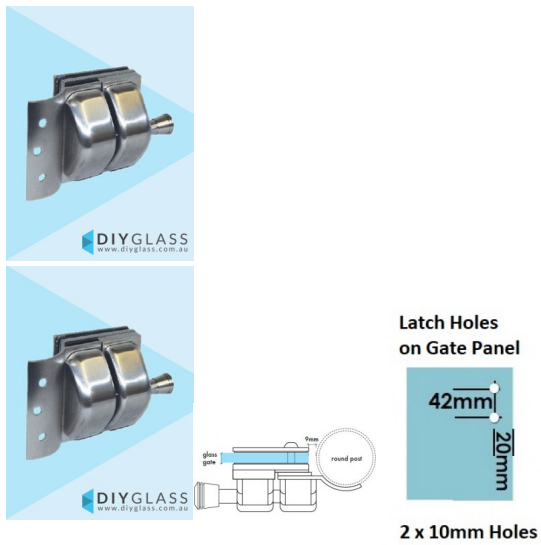

Glass to Round Post Deluxe Gate Pool Fence Latch

- Glass to Round Post Deluxe Latch
- Use for Glass Pool Fence Gate or Glass Balustrade Gate
- Backing Plates are 316 Stainless Steel
- Latch is 316 Stainless Steel
- Requires Gate to be drilled (2 x 12mm Holes, 20mm in from edge and 42mm apart)
- Suits 8, 10 and 12mm gates
- For best results leave a 9mm gap between the gate and Post/Wall

Rating: Not Rated Yet

Price

\$ 137.05

\$ 137.05

[Ask a question about this product](#)

Description

Glass to Round Post Deluxe Gate Pool Fence Latch

- Glass to Round Post Deluxe Latch
- Use for Glass Pool Fence Gate or Glass Balustrade Gate
- Backing Plates are 316 Stainless Steel
- Latch is 316 Stainless Steel
- Requires Gate to be drilled (2 x 12mm Holes, 20mm in from edge and 42mm apart)
- Suits 8, 10 and 12mm gates
- For best results leave a 9mm gap between the gate and Post/Wall