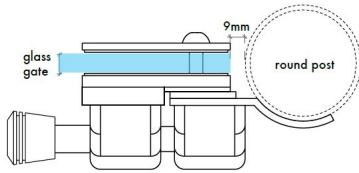

Glass to Round Post Deluxe Gate Pool Fence Latch

- Glass to Round Post Deluxe Latch
- Use for Glass Pool Fence Gate or Glass Balustrade Gate
- Backing Plates are 316 Stainless Steel
- Latch is 316 Stainless Steel
- Requires Gate to be drilled (2 x 12mm Holes, 20mm in from edge and 42mm apart)
- Suits 8, 10 and 12mm gates
- For best results leave a 9mm gap between the gate and Post/Wall

Rating: Not Rated Yet

Price

\$ 137.05

\$ 137.05

[Ask a question about this product](#)

Description

Glass to Round Post Deluxe Gate Pool Fence Latch

- Glass to Round Post Deluxe Latch
- Use for Glass Pool Fence Gate or Glass Balustrade Gate
- Backing Plates are 316 Stainless Steel
- Latch is 316 Stainless Steel
- Requires Gate to be drilled (2 x 12mm Holes, 20mm in from edge and 42mm apart)
- Suits 8, 10 and 12mm gates
- For best results leave a 9mm gap between the gate and Post/Wall