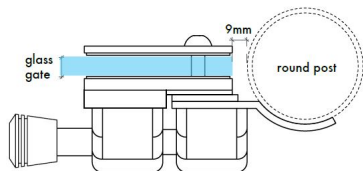

Glass to Round Post Deluxe Gate Pool Fence Latch

- Glass to Round Post Deluxe Latch
- Use for Glass Pool Fence Gate or Glass Balustrade Gate
- Backing Plates are 316 Stainless Steel
- Latch is 316 Stainless Steel
- Requires Gate to be drilled (2 x 12mm Holes, 20mm in from edge and 42mm apart)
- Suits 8, 10 and 12mm gates
- For best results leave a 9mm gap between the gate and Post/Wall

Rating: Not Rated Yet

Price

\$ 137.05

\$ 137.05

[Ask a question about this product](#)

Description

Glass to Round Post Deluxe Gate Pool Fence Latch

- Glass to Round Post Deluxe Latch
- Use for Glass Pool Fence Gate or Glass Balustrade Gate
- Backing Plates are 316 Stainless Steel
- Latch is 316 Stainless Steel
- Requires Gate to be drilled (2 x 12mm Holes, 20mm in from edge and 42mm apart)
- Suits 8, 10 and 12mm gates
- For best results leave a 9mm gap between the gate and Post/Wall