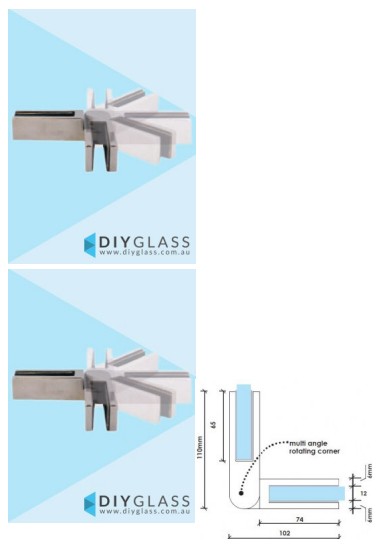

Glass to Glass - Swivel - Glass Brace for Stiffening Glass Pool Fences

Used as a rigidity brace on a glass pool fence or glass balustrade.

- Glass to Glass at an odd angle Corner
- Use for Stiffening Glass Pool Fences
- Suitable for 12mm Glass
- Friction fixed so not holes in glass required.
- Made from solid 316 Grade Stainless
- Available in Mirror or Satin finish

Rating: Not Rated Yet

Price

\$ 42.00

\$ 3.82

[Ask a question about this product](#)

Description

Used as a rigidity brace on a glass pool fence or glass balustrade.

- Glass to Glass at an odd angle Corner
- Use for Stiffening Glass Pool Fences
- Suitable for 12mm Glass
- Friction fixed so not holes in glass required.
- Made from solid 316 Grade Stainless
- Available in Mirror or Satin finish