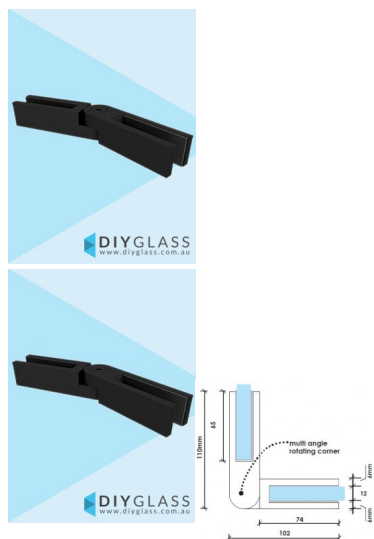

Black Glass to Glass - Swivel - Glass Brace for Stiffening Glass Pool Fences

Used as a rigidity brace on a glass pool fence or glass balustrade.

- Black Glass to Glass at an odd angle Corner
- Use for Stiffening Glass Pool Fences
- Suitable for 12mm Glass
- Friction fixed so not holes in glass required.
- Made from Powder Coated solid 316 Grade Stainless

Rating: Not Rated Yet

Price
\$ 45.00

\$ 4.09

[Ask a question about this product](#)

Description

Used as a rigidity brace on a glass pool fence or glass balustrade.

- Black Glass to Glass at an odd angle Corner
- Use for Stiffening Glass Pool Fences
- Suitable for 12mm Glass
- Friction fixed so not holes in glass required.
- Made from Powder Coated solid 316 Grade Stainless