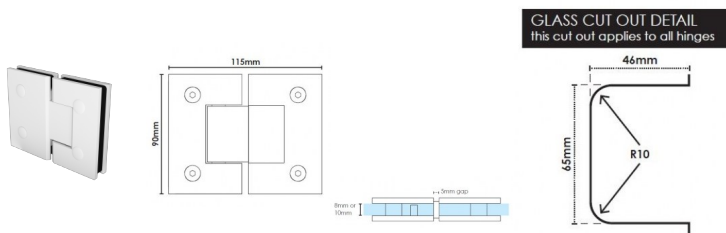

## Matt White Glass to Glass Shower Screen Door Hinge

2 required per door

- Glass to Glass Hinge
- Matt White Finish
- Square Finish Edges
- Suitable for 8mm & 10mm Glass
- "D" Style Glass Cutouts
- Self Closing from approximately 25 Degrees
- Dual Action - opens inwards and outwards (90 Degrees inwards and Outwards)
- Will hold door at 90 degrees inwards, 90 Degree Outwards and 180 Degrees closed.
- Made from solid brass
- Allen Key & Gaskets included

Maximum Door Weight when 2 hinges used is 35kg

## Matt White Glass to Glass Shower Screen Hinge

---

Maximum Door Width when 2 hinges used is 800mm

Rating: Not Rated Yet

**Price**  
\$ 79.00

\$ 7.18

[Ask a question about this product](#)

### Description

2 required per door

- Glass to Glass Hinge
- Matt White Finish
- Square Finish Edges
- Suitable for 8mm & 10mm Glass
- "D" Style Glass Cutouts
- Self Closing from approximately 25 Degrees
- Dual Action - opens inwards and outwards (90 Degrees inwards and Outwards)
- Will hold door at 90 degrees inwards, 90 Degree Outwards and 180 Degrees closed.
- Made from solid brass
- Allen Key & Gaskets included