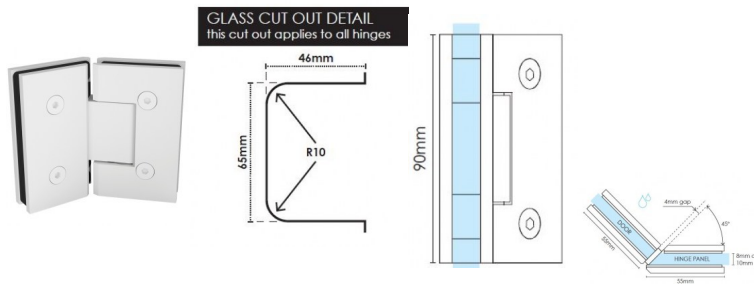

Matt White Glass Shower Screen 135 Degree Door Hinge

2 required per door

- 135 Degree Glass to Glass Hinge
- Matt White Finish
- Square Finish Edges
- Suitable for 8mm & 10mm Glass
- "D" Style Glass Cutouts
- Self Closing from approximately 25 Degrees
- Dual Action - opens inwards and outwards
- Made from solid brass

Custom Mitre cut glass required for Hinge Panel

Maximum Door Weight when 2 hinges used is 35kg

Maximum Door Width when 2 hinges used is 800mm

Rating: Not Rated Yet

Price
\$ 86.00

\$ 7.82

[Ask a question about this product](#)

Description

2 required per door

- 135 Degree Glass to Glass Hinge
- Matt White Finish
- Square Finish Edges
- Suitable for 8mm & 10mm Glass
- "D" Style Glass Cutouts
- Self Closing from approximately 25 Degrees
- Dual Action - opens inwards and outwards
- Made from solid brass