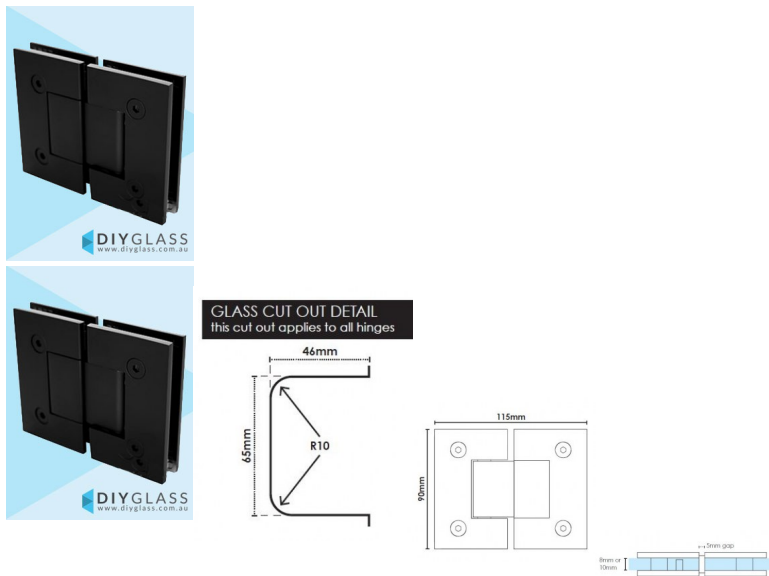

## Glass to Glass Matt Black Shower Screen Door Hinge

2 required per door

- Glass to Glass Hinge
- Matt Black Finish
- Square Finish Edges
- Suitable for 8mm & 10mm Glass
- "D" Style Glass Cutouts
- Self Closing from approximately 25 Degrees
- Dual Action - opens inwards and outwards
- Made from solid brass
- Allen Key & Gaskets included

Maximum Door Weight when 2 hinges used is 35kg

Maximum Door Width when 2 hinges used is 800mm

Rating: Not Rated Yet

**Price**  
\$ 76.00

\$ 76.00

[Ask a question about this product](#)

Description

2 required per door

- Glass to Glass Hinge

## Matt Black Glass to Glass Shower Screen Hinge

---

- Matt Black Finish
- Square Finish Edges
- Suitable for 8mm & 10mm Glass
- "D" Style Glass Cutouts
- Self Closing from approximately 25 Degrees
- Dual Action - opens inwards and outwards
- Made from solid brass
- Allen Key & Gaskets included