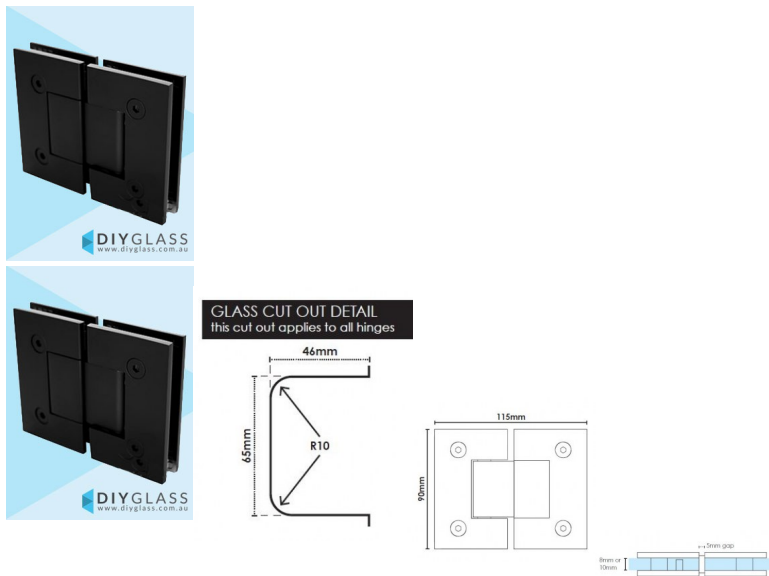

Glass to Glass Matt Black Shower Screen Door Hinge

2 required per door

- Glass to Glass Hinge
- Matt Black Finish
- Square Finish Edges
- Suitable for 8mm & 10mm Glass
- "D" Style Glass Cutouts
- Self Closing from approximately 25 Degrees
- Dual Action - opens inwards and outwards
- Made from solid brass
- Allen Key & Gaskets included

Maximum Door Weight when 2 hinges used is 35kg

Maximum Door Width when 2 hinges used is 800mm

Rating: Not Rated Yet

Price
\$ 76.00

\$ 6.91

[Ask a question about this product](#)

Description

2 required per door

- Glass to Glass Hinge

Matt Black Glass to Glass Shower Screen Hinge

- Matt Black Finish
- Square Finish Edges
- Suitable for 8mm & 10mm Glass
- "D" Style Glass Cutouts
- Self Closing from approximately 25 Degrees
- Dual Action - opens inwards and outwards
- Made from solid brass
- Allen Key & Gaskets included

Maximum Door Weight when 2 hinges used is 35kg

Maximum Door Width when 2 hinges used is 800mm

// //