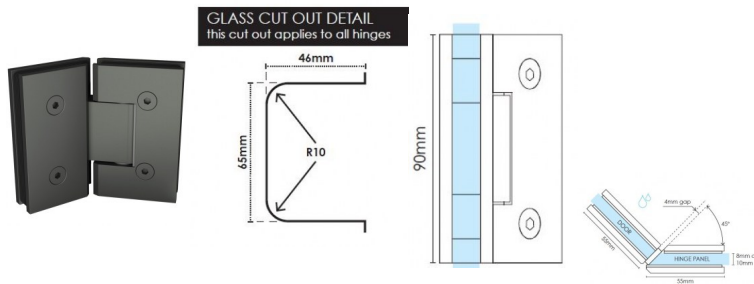

## Gunmetal Grey Glass Shower Screen 135 Degree Door Hinge

2 required per door

- 135 Degree Glass to Glass Hinge
- Gunmetal Grey Finish
- Square Finish Edges
- Suitable for 8mm & 10mm Glass
- "D" Style Glass Cutouts
- Self Closing from approximately 25 Degrees
- Dual Action - opens inwards and outwards
- Made from solid brass

### Custom Mitre cut glass required for Hinge Panel

Maximum Door Weight when 2 hinges used is 35kg

Maximum Door Width when 2 hinges used is 800mm

Rating: Not Rated Yet

**Price**  
\$ 86.00

\$ 7.82

[Ask a question about this product](#)

## Description

2 required per door

- 135 Degree Glass to Glass Hinge
- Gunmetal Grey Finish
- Square Finish Edges
- Suitable for 8mm & 10mm Glass
- "D" Style Glass Cutouts
- Self Closing from approximately 25 Degrees
- Dual Action - opens inwards and outwards
- Made from solid brass