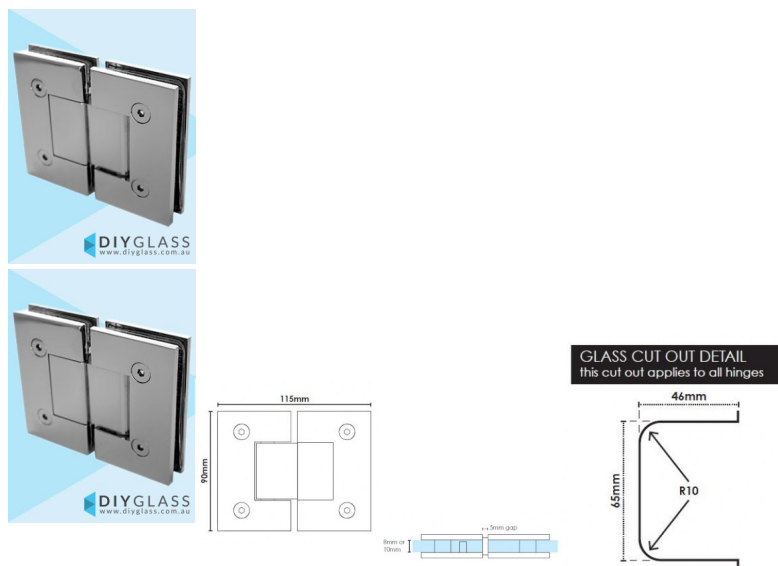

Glass to Glass Chrome Shower Screen Door Hinge

2 required per door

- Glass to Glass Hinge
- Chrome Plated Finish
- Square Finish Edges
- Suitable for 8mm & 10mm Glass
- "D" Style Glass Cutouts
- Self Closing from approximately 25 Degrees
- Dual Action - opens inwards and outwards (90 Degrees inwards and Outwards)
- Will hold door at 90 degrees inwards, 90 Degree Outwards and 180 Degrees closed.
- Made from solid brass
- Allen Key & Gaskets included

Maximum Door Weight when 2 hinges used is 35kg

Maximum Door Width when 2 hinges used is 800mm

Rating: Not Rated Yet

Price

\$ 59.00

\$ 59.00

[Ask a question about this product](#)

Description

2 required per door

Glass to Glass Chrome Shower Screen Hinge

- Glass to Glass Hinge
- Chrome Plated Finish
- Square Finish Edges
- Suitable for 8mm & 10mm Glass
- "D" Style Glass Cutouts
- Self Closing from approximately 25 Degrees
- Dual Action - opens inwards and outwards (90 Degrees inwards and Outwards)
- Will hold door at 90 degrees inwards, 90 Degree Outwards and 180 Degrees closed.
- Made from solid brass
- Allen Key & Gaskets included

Maximum Door Weight when 2 hinges used is 35kg

Maximum Door Width when 2 hinges used is 800mm

// //