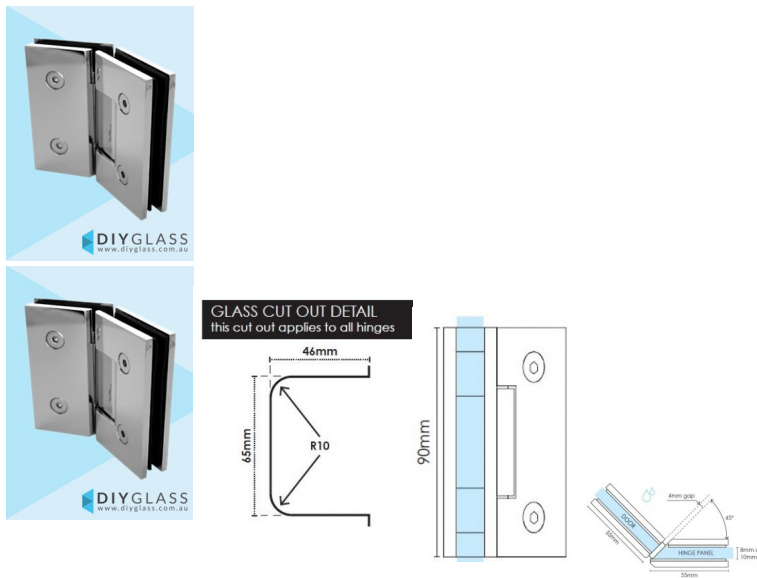

135 Degree Glass to Glass Chrome Shower Screen Door Hinge

2 required per door

- 135 Degree Glass to Glass Hinge
- Chrome Plate Finish
- Square Finish Edges
- Suitable for 8mm & 10mm Glass
- "D" Style Glass Cutouts
- Self Closing from approximately 25 Degrees
- Dual Action - opens inwards and outwards
- Made from solid brass

Custom Mitre cut glass required for Hinge Panel

Maximum Door Weight when 2 hinges used is 35kg

Maximum Door Width when 2 hinges used is 800mm

Rating: Not Rated Yet

Price
\$ 72.00

\$ 6.55

[Ask a question about this product](#)

Description

2 required per door

135 Degree Glass to Glass Shower Screen Hinge

- 135 Degree Glass to Glass Hinge
- Chrome Plate Finish
- Square Finish Edges
- Suitable for 8mm & 10mm Glass
- "D" Style Glass Cutouts
- Self Closing from approximately 25 Degrees
- Dual Action - opens inwards and outwards
- Made from solid brass

Custom Mitre cut glass required for Hinge Panel

Maximum Door Weight when 2 hinges used is 35kg

Maximum Door Width when 2 hinges used is 800mm

// //